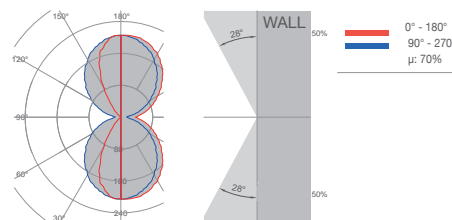

Versione senza alimentatore - Version without power supply

2421C-3003	LED 37W-24Vdc-4200lm-3000°K-CRI85	€ 215.00
2421C-2703 *	LED 37W-24Vdc-4000lm-2700°K-CRI85	€ 215.00
2421C-4003 *	LED 37W-24Vdc-4400lm-4000°K-CRI85	€ 215.00

026.209	DRIVER DIM PUSH/1-10V 60W 24V	€ 84.00

026.190+	DRIVER DIM PUSH/0-10V/DALI 150W 24V	€ 104.50 +
026.261		€ 134.00

026.190+	DRIVER DIM PUSH/0-10V/DALI 240W 24V	€ 104.50 +
026.262		€ 172.00

L'alimentatore dimmerabile non può essere installato nell'appliche ma deve essere installato in una scatola di derivazione remota.

The dimmable driver shall not be installed in the wall lamp, but on a remote box

2421D

2421D-3045	LED 50W-220-240V-5700lm-3000°K-CRI85	€ 375.00
2421D-2745 *	LED 50W-220-240V-5450lm-2700°K-CRI85	€ 375.00
2421D-4045 *	LED 50W-220-240V-6000lm-4000°K-CRI85	€ 375.00

Versione senza alimentatore - Version without power supply

2421D-3003	LED 50W-24Vdc-5700lm-3000°K-CRI85	€ 260.00
2421D-2703 *	LED 50W-24Vdc-5450lm-2700°K-CRI85	€ 260.00
2421D-4003 *	LED 50W-24Vdc-6000lm-4000°K-CRI85	€ 260.00

026.209	DRIVER DIM PUSH/1-10V 60W 24V	€ 84.00

026.190+	DRIVER DIM PUSH/0-10V/DALI 150W 24V	€ 104.50 +
026.261		€ 134.00

026.190+	DRIVER DIM PUSH/0-10V/DALI 240W 24V	€ 104.50 +
026.262		€ 172.00

DATI FOTOMETRICI / PHOTOMETRIC DATA