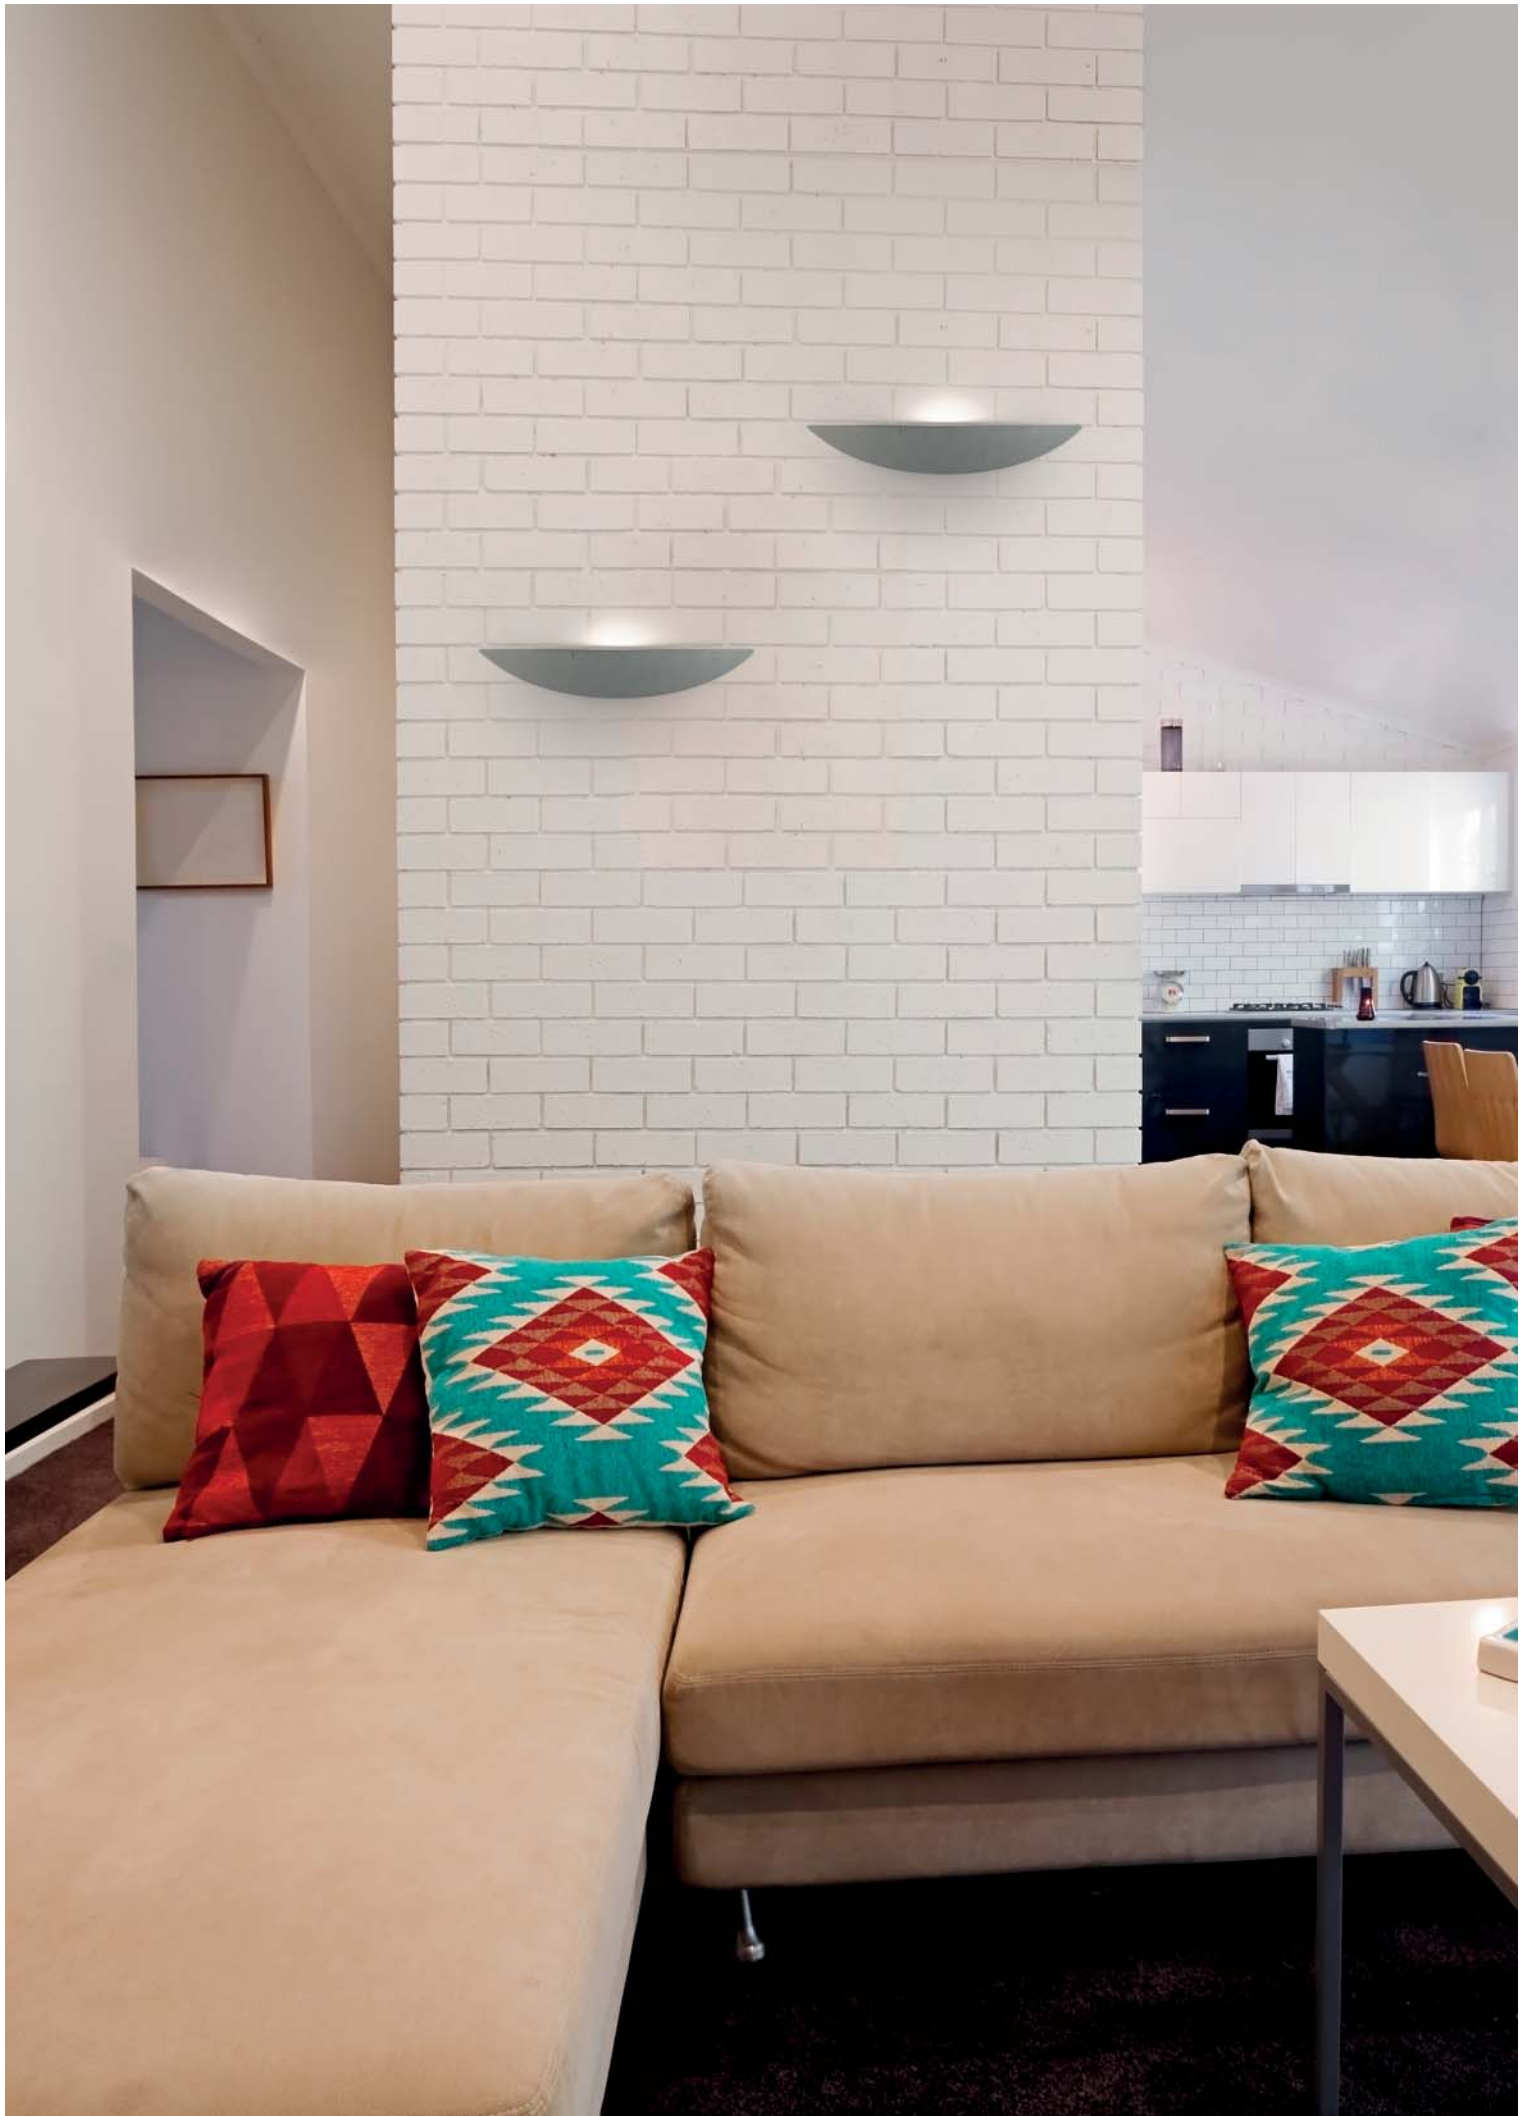

Diffusore in vetro
Glass diffuser

* = Tempi di consegna su richiesta
* = Delivery time to be agreed

2456

Apparecchi a parete - Wall lighting

Apparecchi a parete - Wall lighting

Applique in miscela di cemento alleggerito dalle forme morbide
Wall lamp made of lightened concrete compound with soft forms