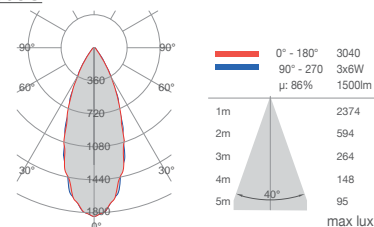

DATI FOTOMETRICI / PHOTOMETRIC DATA

8903B

8903C

Nuova lente LED
New Led Lense

8904A

made in Italy

CRISTALY®

Apparecchi a plafone – Ceiling lighting