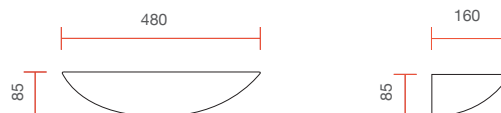

Diffusore in vetro
Glass diffuser

* = Tempi di consegna su richiesta
* = Delivery time to be agreed

2456

Apparecchi a parete - Wall lighting

Apparecchi a parete - Wall lighting

Applique in miscela di cemento alleggerito dalle forme morbide
Wall lamp made of lightened concrete compound with soft forms