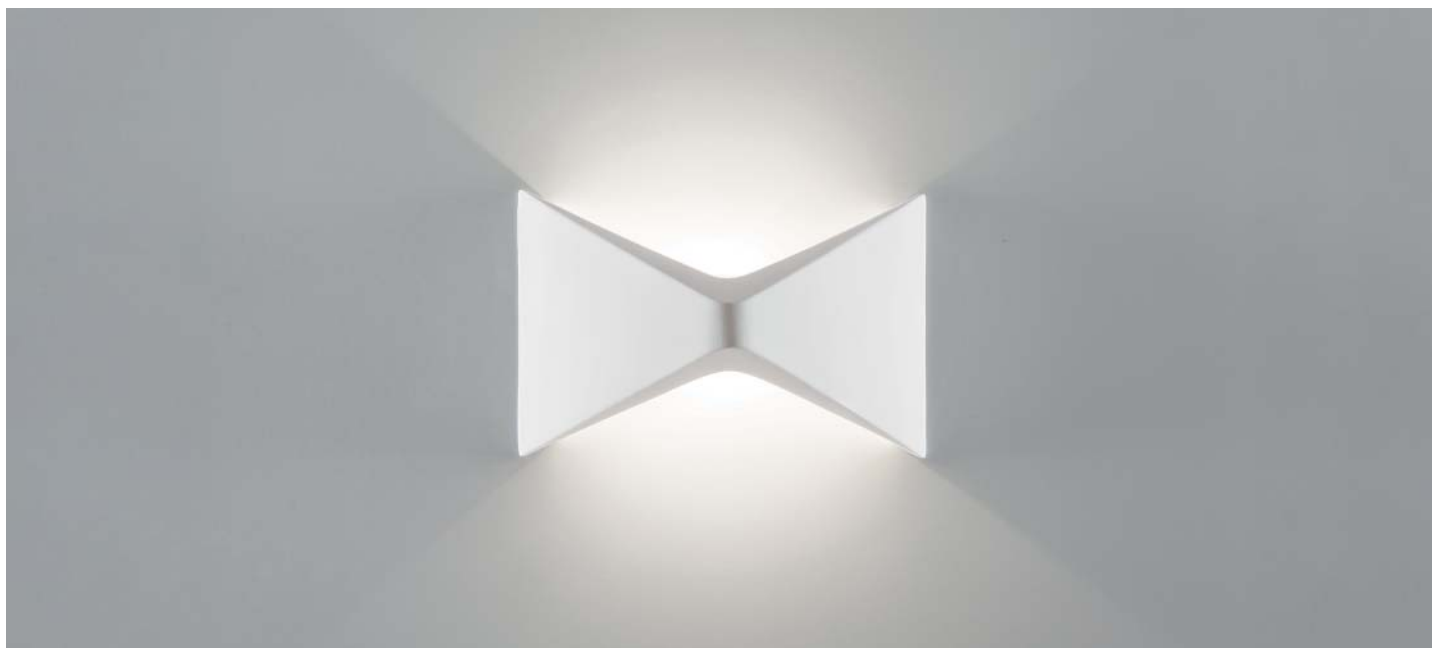

2388

Apparecchi a parete - Wall lighting

Apparecchi a parete - Wall lighting

INCL.

1,05 Kg

IP20

Applique in ceramica dal design moderno

Ceramic wall lamp with modern design