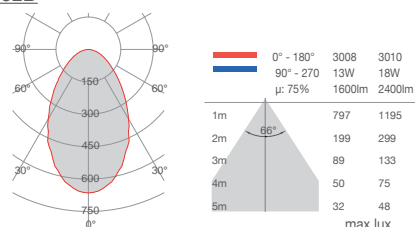

DATI TECNICI / TECHNICAL DATA

8952A

8952A-35	GU10 ϕ111 MAX 35W-240V	€ 70.00
8952A-92	G53 (QR111) MAX 20W-12V	€ 75.00
8952A-3008	LED 13W-700mA-1600lm-3000°K-CRI85	€ 150.00
8952A-2708 *	LED 13W-700mA-1500lm-2700°K-CRI85	€ 150.00
8952A-4008 *	LED 13W-700mA-1700lm-4000°K-CRI85	€ 150.00
026.255	DRIVER ON/OFF min11.9W max18.2W 700mA	€ 25.00
026.256	DRIVER ON/OFF min25.2W max35.7W 700mA	€ 28.00
026.219	DRIVER DIM PUSH/0-10V/DALI 19.6W 700mA	€ 74.00
026.207	DRIVER DIM 0-10V 60.2W 700mA	€ 110.00
026.206	DRIVER DIM PUSH/DALI 60.2W 700mA	€ 130.00

8952B

8952B-35	GU10 ϕ111 MAX 35W-240V	€ 80.00
8952B-92	G53 (QR111) MAX 20W-12V	€ 83.00
8952B-3008	LED 13W-700mA-1600lm-3000°K-CRI85	€ 157.00
8952B-2708 *	LED 13W-700mA-1500lm-2700°K-CRI85	€ 157.00
8952B-4008 *	LED 13W-700mA-1700lm-4000°K-CRI85	€ 157.00
026.255	DRIVER ON/OFF min11.9W max18.2W 700mA	€ 25.00
026.256	DRIVER ON/OFF min25.2W max35.7W 700mA	€ 28.00
026.219	DRIVER DIM PUSH/0-10V/DALI 19.6W 700mA	€ 74.00
026.207	DRIVER DIM 0-10V 60.2W 700mA	€ 110.00
026.206	DRIVER DIM PUSH/DALI 60.2W 700mA	€ 130.00
8952B-3010	LED 18W-500mA-2400lm-3000°K-CRI85	€ 185.00
8952B-2710 *	LED 18W-500mA-2280lm-2700°K-CRI85	€ 185.00
8952B-4010 *	LED 18W-500mA-2540lm-4000°K-CRI85	€ 185.00
026.254	DRIVER ON/OFF min16.5W max23.5W 500mA	€ 26.00
026.219	DRIVER DIM PUSH/0-10V/DALI 20W 500mA	€ 74.00
026.207	DRIVER DIM 0-10V 45W 500mA	€ 110.00
026.206	DRIVER DIM PUSH/DALI 45W 500mA	€ 130.00

* = Tempi di consegna su richiesta
* = Delivery time to be agreed

ACCESSORI / ACCESSORIES