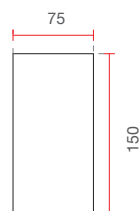

IP20

Applique dal design minimal in CRISTALY®

Applique with a minimalist design made of CRISTALY®

Art. 2536