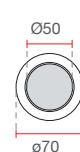

Art. 8912

Misure espresse in mm, tolleranza +/- 1-2 mm. L'azienda si riserva la facoltà di apportare variazioni di dati caratteristici, materiali, design, stili, tonalità, senza alcun preavviso. Measurements in mm, tolerance +/- 1/2 mm. The company reserves the right to carry out variations to technical details, materials, design, style, colors with no previous notice.

0,3 Kg

0,5 Kg

0,5 Kg

0,85 Kg