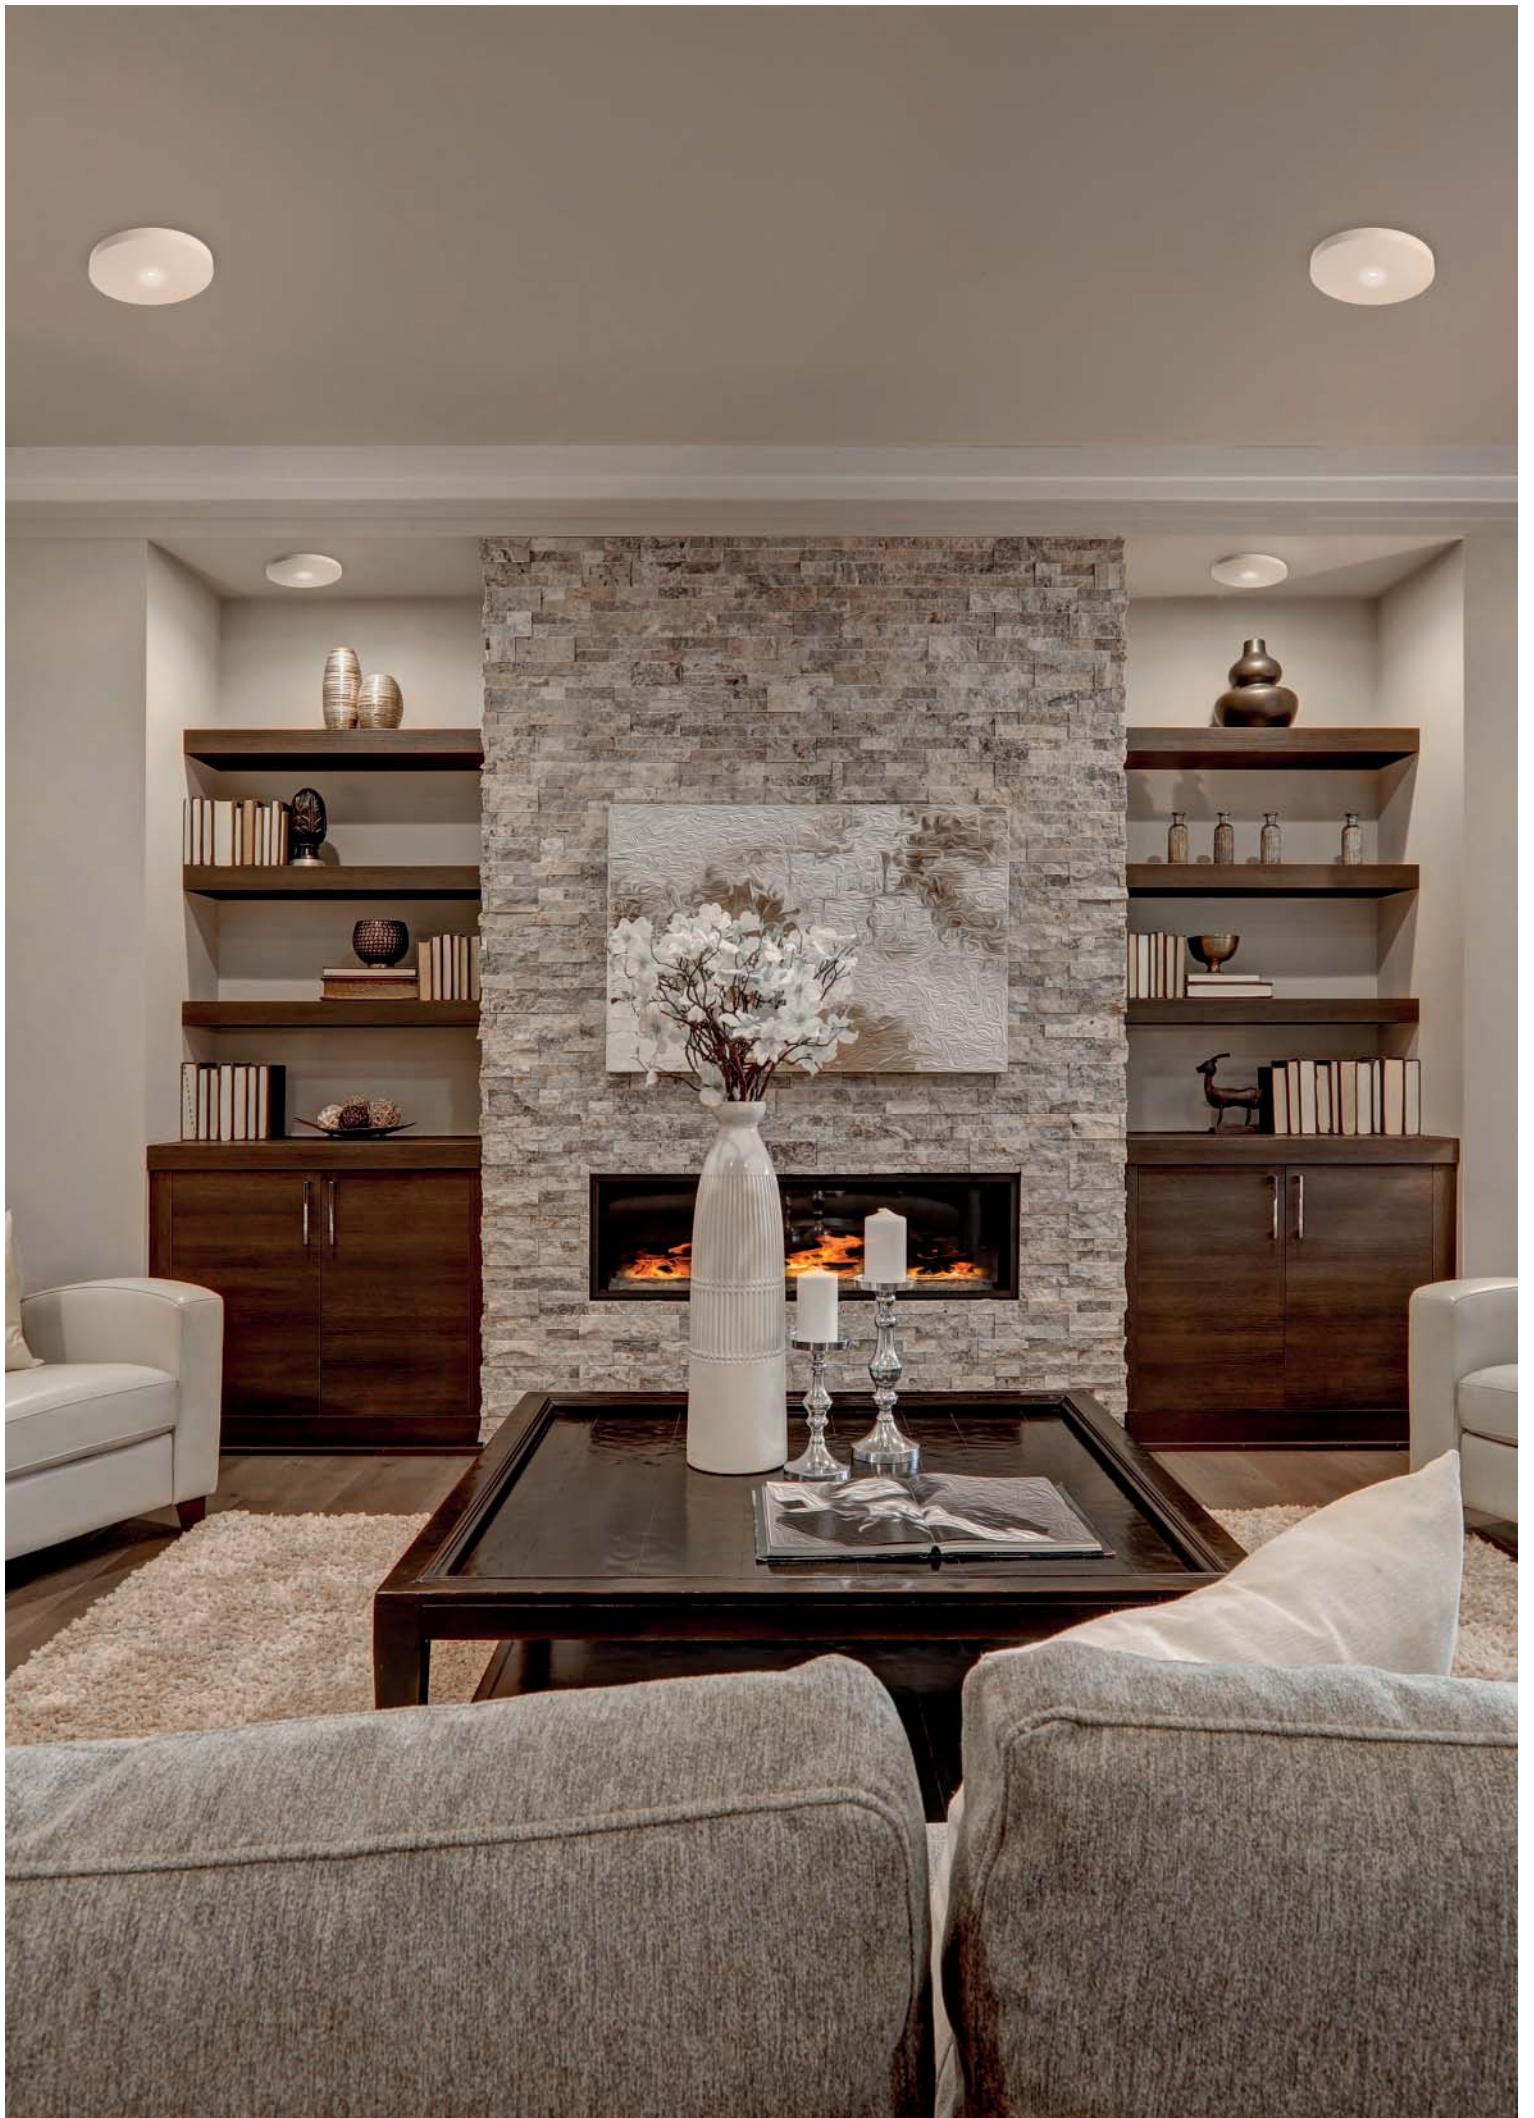

8906A

made in Italy

CRISTALY®

Apparecchi a plafone – Ceiling lighting

Apparecchi a plafone-Ceiling lighting

C.C.
[m.A.]

0,95 Kg IP20

Illuminazione da soffitto in CRISTALY®