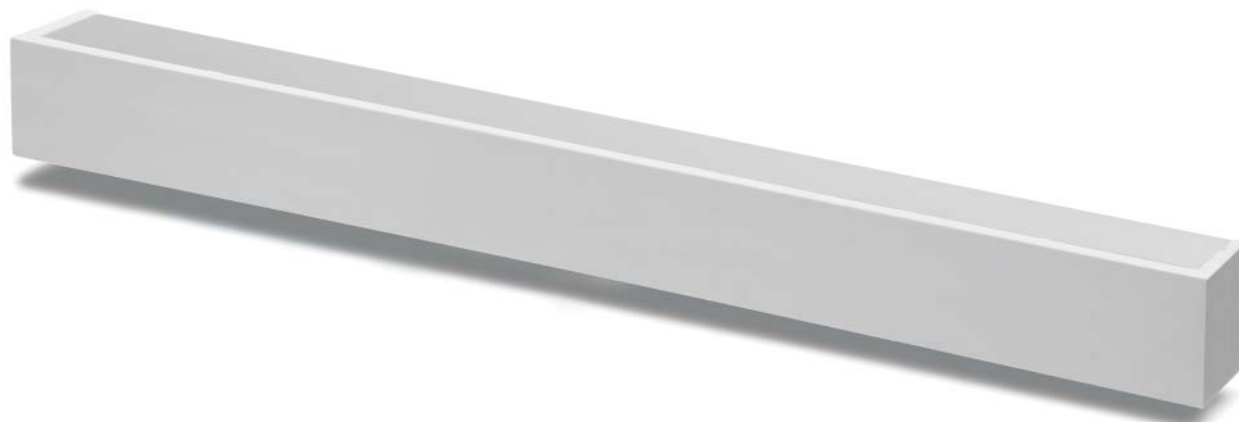

371
Bianco
White372
Grigio
Grey373
Nero
Black

2427B - 2429B

made in Italy

CRISTALY®

Apparecchi a parete-Wall lighting

Illuminazione a parete in CRISTALY® con luci a LED

Wall lighting with LED made of CRISTALY®