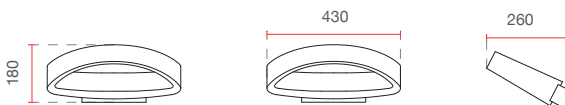

2623D

made in Italy

CRISTALY®

Apparecchi a parete-Wall lighting

IP20

Illuminazione a parete con luci a LED in CRISTALY®- design Harari

Wall lighting with integrated led made of CRISTALY® - design by Harari

Misure espresse in mm, tolleranza +/- 1-2 mm. L'azienda si riserva la facoltà di apportare variazioni di dati caratteristici, materiali, design, stili, tonalità, senza alcun preavviso.
Measurements in mm, tolerance +/- 1/2 mm. The company reserves the right to carry out variations to technical details, materials, design, style, colors with no previous notice.