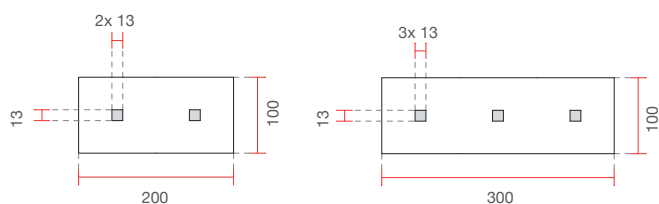

C.C.
[m.A.]

IP20

Plafoniere in CRISTALY® dal design moderno, luci a LED

Ceiling lamps made of CRISTALY® with modern design, LED lighting

Art. 8914B

Art. 8914C