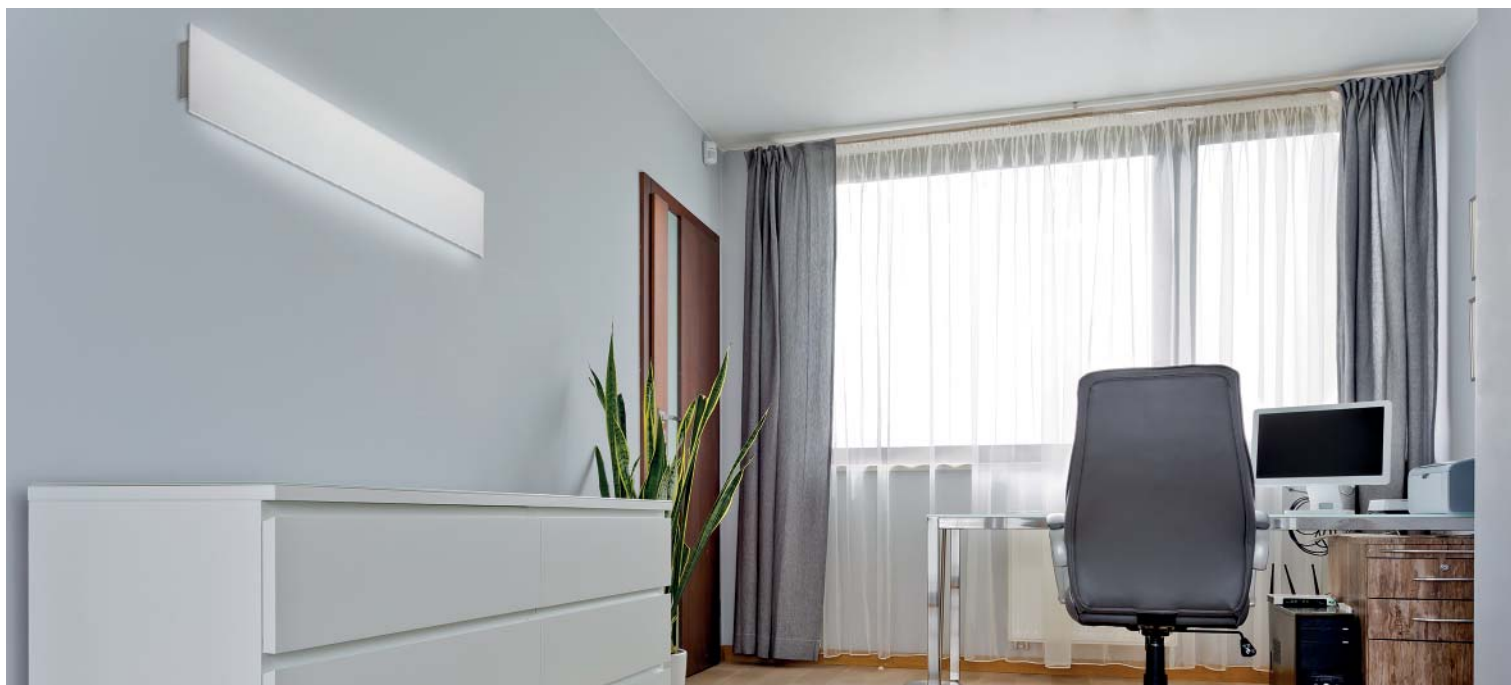

2422B - 2423B

made in Italy

CRISTALY®

Apparecchi a parete-Wall lighting

Illuminazione a parete in CRISTALY® con luci a LED

Wall lighting with LED made of CRISTALY®

Art. 2422B

Art. 2423B