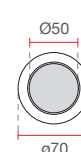

Art. 8910

Misure espresse in mm, tolleranza +/- 1-2 mm. L'azienda si riserva la facoltà di apportare variazioni di dati caratteristici, materiali, design, stili, tonalità, senza alcun preavviso. Measurements in mm, tolerance +/- 1/2 mm. The company reserves the right to carry out variations to technical details, materials, design, style, colors with no previous notice.

0,3 Kg

0,5 Kg

0,5 Kg

0,85 Kg