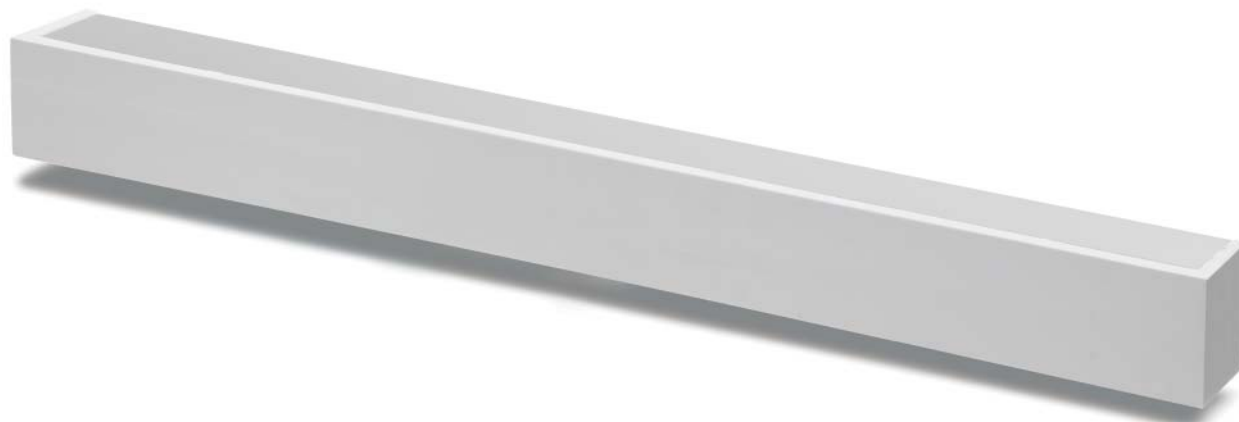

2422B - 2423B

made in Italy

CRISTALY®

Apparecchi a parete-Wall lighting

Illuminazione a parete in CRISTALY® con luci a LED

Wall lighting with LED made of CRISTALY®

Art. 2422B

Art. 2423B