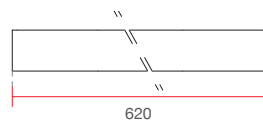

2422B - 2423B

made in Italy

CRISTALY®

Apparecchi a parete-Wall lighting

Illuminazione a parete in CRISTALY® con luci a LED

Wall lighting with LED made of CRISTALY®

Art. 2422B

Art. 2423B