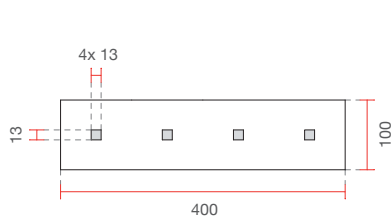

C.C.
[m.A.]

IP20

Plafoniere in CRISTALY® dal design moderno, luci a LED

Ceiling lamps made of CRISTALY® with modern design, LED lighting

Art. 8914D

Art. 8914Q

Misure espresse in mm, tolleranza +/- 1-2 mm. L'azienda si riserva la facoltà di apportare variazioni di dati caratteristici, materiali, design, stili, tonalità, senza alcun preavviso.
Measurements in mm, tolerance +/- 1/2 mm. The company reserves the right to carry out variations to technical details, materials, design, style, colors with no previous notice.