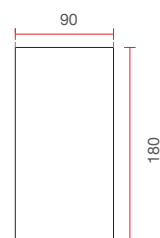

2536 - 2537

Apparecchi a parete-Wall lighting

made in Italy

CRISTALY®

IP20

Applique dal design minimal in CRISTALY®

Applique with a minimalist design made of CRISTALY®

Art. 2537

Misure espresse in mm, tolleranza +/- 1-2 mm. L'azienda si riserva la facoltà di apportare variazioni di dati caratteristici, materiali, design, stili, tonalità, senza alcun preavviso.
Measurements in mm, tolerance +/- 1/2 mm. The company reserves the right to carry out variations to technical details, materials, design, style, colors with no previous notice.

0,6 Kg

1 Kg