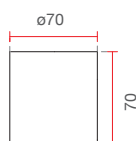

2453: MAX 55 mm

IP20

Applique dal design minimal in CRISTALY®

Applique with a minimalist design made of CRISTALY®

Art. 2453

Art. 2547

Misure espresse in mm, tolleranza +/- 1-2 mm. L'azienda si riserva la facoltà di apportare variazioni di dati caratteristici, materiali, design, stili, tonalità, senza alcun preavviso.
Measurements in mm, tolerance +/- 1/2 mm. The company reserves the right to carry out variations to technical details, materials, design, style, colors with no previous notice.