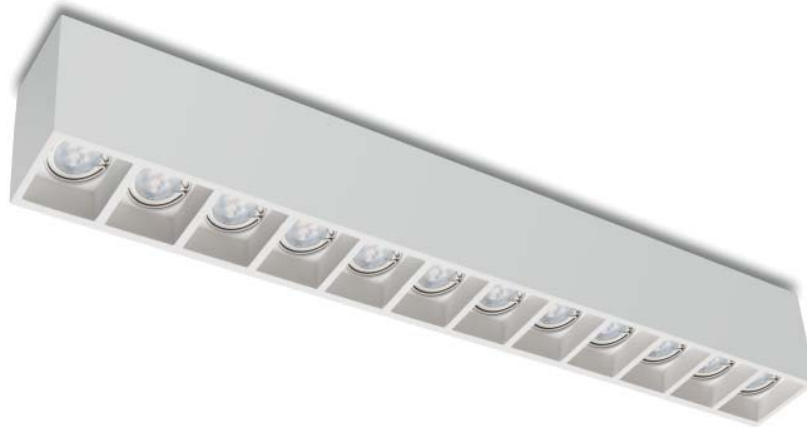

L007 Lampadina/bulb GU10 Ø35mm LED 3.2W-220-240V € 5.50

8943N

Apparecchi a plafone – Ceiling lighting

made in Italy

CRISTALY®

Apparecchi a plafone – Ceiling lighting

3,4 Kg IP20

Plafoniere in CRISTALY® dal design moderno