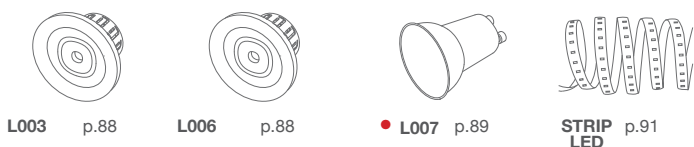

Lampade da tavolo – Table lamps - CRISTALY®

Lampadine e strip LED – Strip LED and bulbs