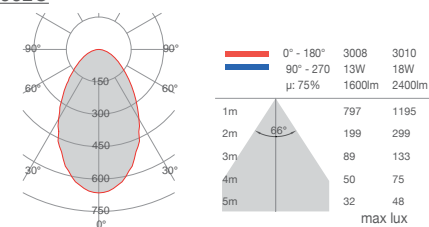

DATI TECNICI / TECHNICAL DATA

8952A

8952A-35	GU10 ϕ111 MAX 35W-240V	€ 70.00
8952A-92	G53 (QR111) MAX 20W-12V	€ 75.00
8952A-3008	LED 13W-700mA-1600lm-3000°K-CRI85	€ 150.00
8952A-2708 *	LED 13W-700mA-1500lm-2700°K-CRI85	€ 150.00
8952A-4008 *	LED 13W-700mA-1700lm-4000°K-CRI85	€ 150.00
026.255	DRIVER ON/OFF min11.9W max18.2W 700mA	€ 25.00
026.256	DRIVER ON/OFF min25.2W max35.7W 700mA	€ 28.00
026.219	DRIVER DIM PUSH/0-10V/DALI 19.6W 700mA	€ 74.00
026.207	DRIVER DIM 0-10V 60.2W 700mA	€ 110.00
026.206	DRIVER DIM PUSH/DALI 60.2W 700mA	€ 130.00

8952B

8952B-35	GU10 ϕ111 MAX 35W-240V	€ 80.00
8952B-92	G53 (QR111) MAX 20W-12V	€ 83.00
8952B-3008	LED 13W-700mA-1600lm-3000°K-CRI85	€ 157.00
8952B-2708 *	LED 13W-700mA-1500lm-2700°K-CRI85	€ 157.00
8952B-4008 *	LED 13W-700mA-1700lm-4000°K-CRI85	€ 157.00
026.255	DRIVER ON/OFF min11.9W max18.2W 700mA	€ 25.00
026.256	DRIVER ON/OFF min25.2W max35.7W 700mA	€ 28.00
026.219	DRIVER DIM PUSH/0-10V/DALI 19.6W 700mA	€ 74.00
026.207	DRIVER DIM 0-10V 60.2W 700mA	€ 110.00
026.206	DRIVER DIM PUSH/DALI 60.2W 700mA	€ 130.00
8952B-3010	LED 18W-500mA-2400lm-3000°K-CRI85	€ 185.00
8952B-2710 *	LED 18W-500mA-2280lm-2700°K-CRI85	€ 185.00
8952B-4010 *	LED 18W-500mA-2540lm-4000°K-CRI85	€ 185.00
026.254	DRIVER ON/OFF min16.5W max23.5W 500mA	€ 26.00
026.219	DRIVER DIM PUSH/0-10V/DALI 20W 500mA	€ 74.00
026.207	DRIVER DIM 0-10V 45W 500mA	€ 110.00
026.206	DRIVER DIM PUSH/DALI 45W 500mA	€ 130.00

* = Tempi di consegna su richiesta
* = Delivery time to be agreed

ACCESSORI / ACCESSORIES