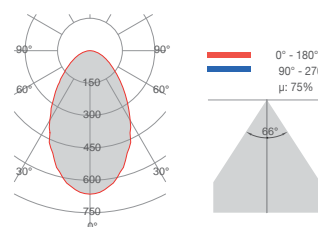

DATI FOTOMETRICI / PHOTOMETRIC DATA

FINITURE SU RICHIESTA / FINISHES ON DEMAND