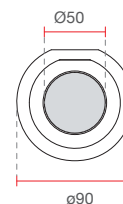

2453: MAX 55 mm

IP20

Applique dal design minimal in CRISTALY®

Applique with a minimalist design made of CRISTALY®

Art. 2453

Art. 2547

Misure espresse in mm, tolleranza +/- 1-2 mm. L'azienda si riserva la facoltà di apportare variazioni di dati caratteristici, materiali, design, stili, tonalità, senza alcun preavviso.
Measurements in mm, tolerance +/- 1/2 mm. The company reserves the right to carry out variations to technical details, materials, design, style, colors with no previous notice.