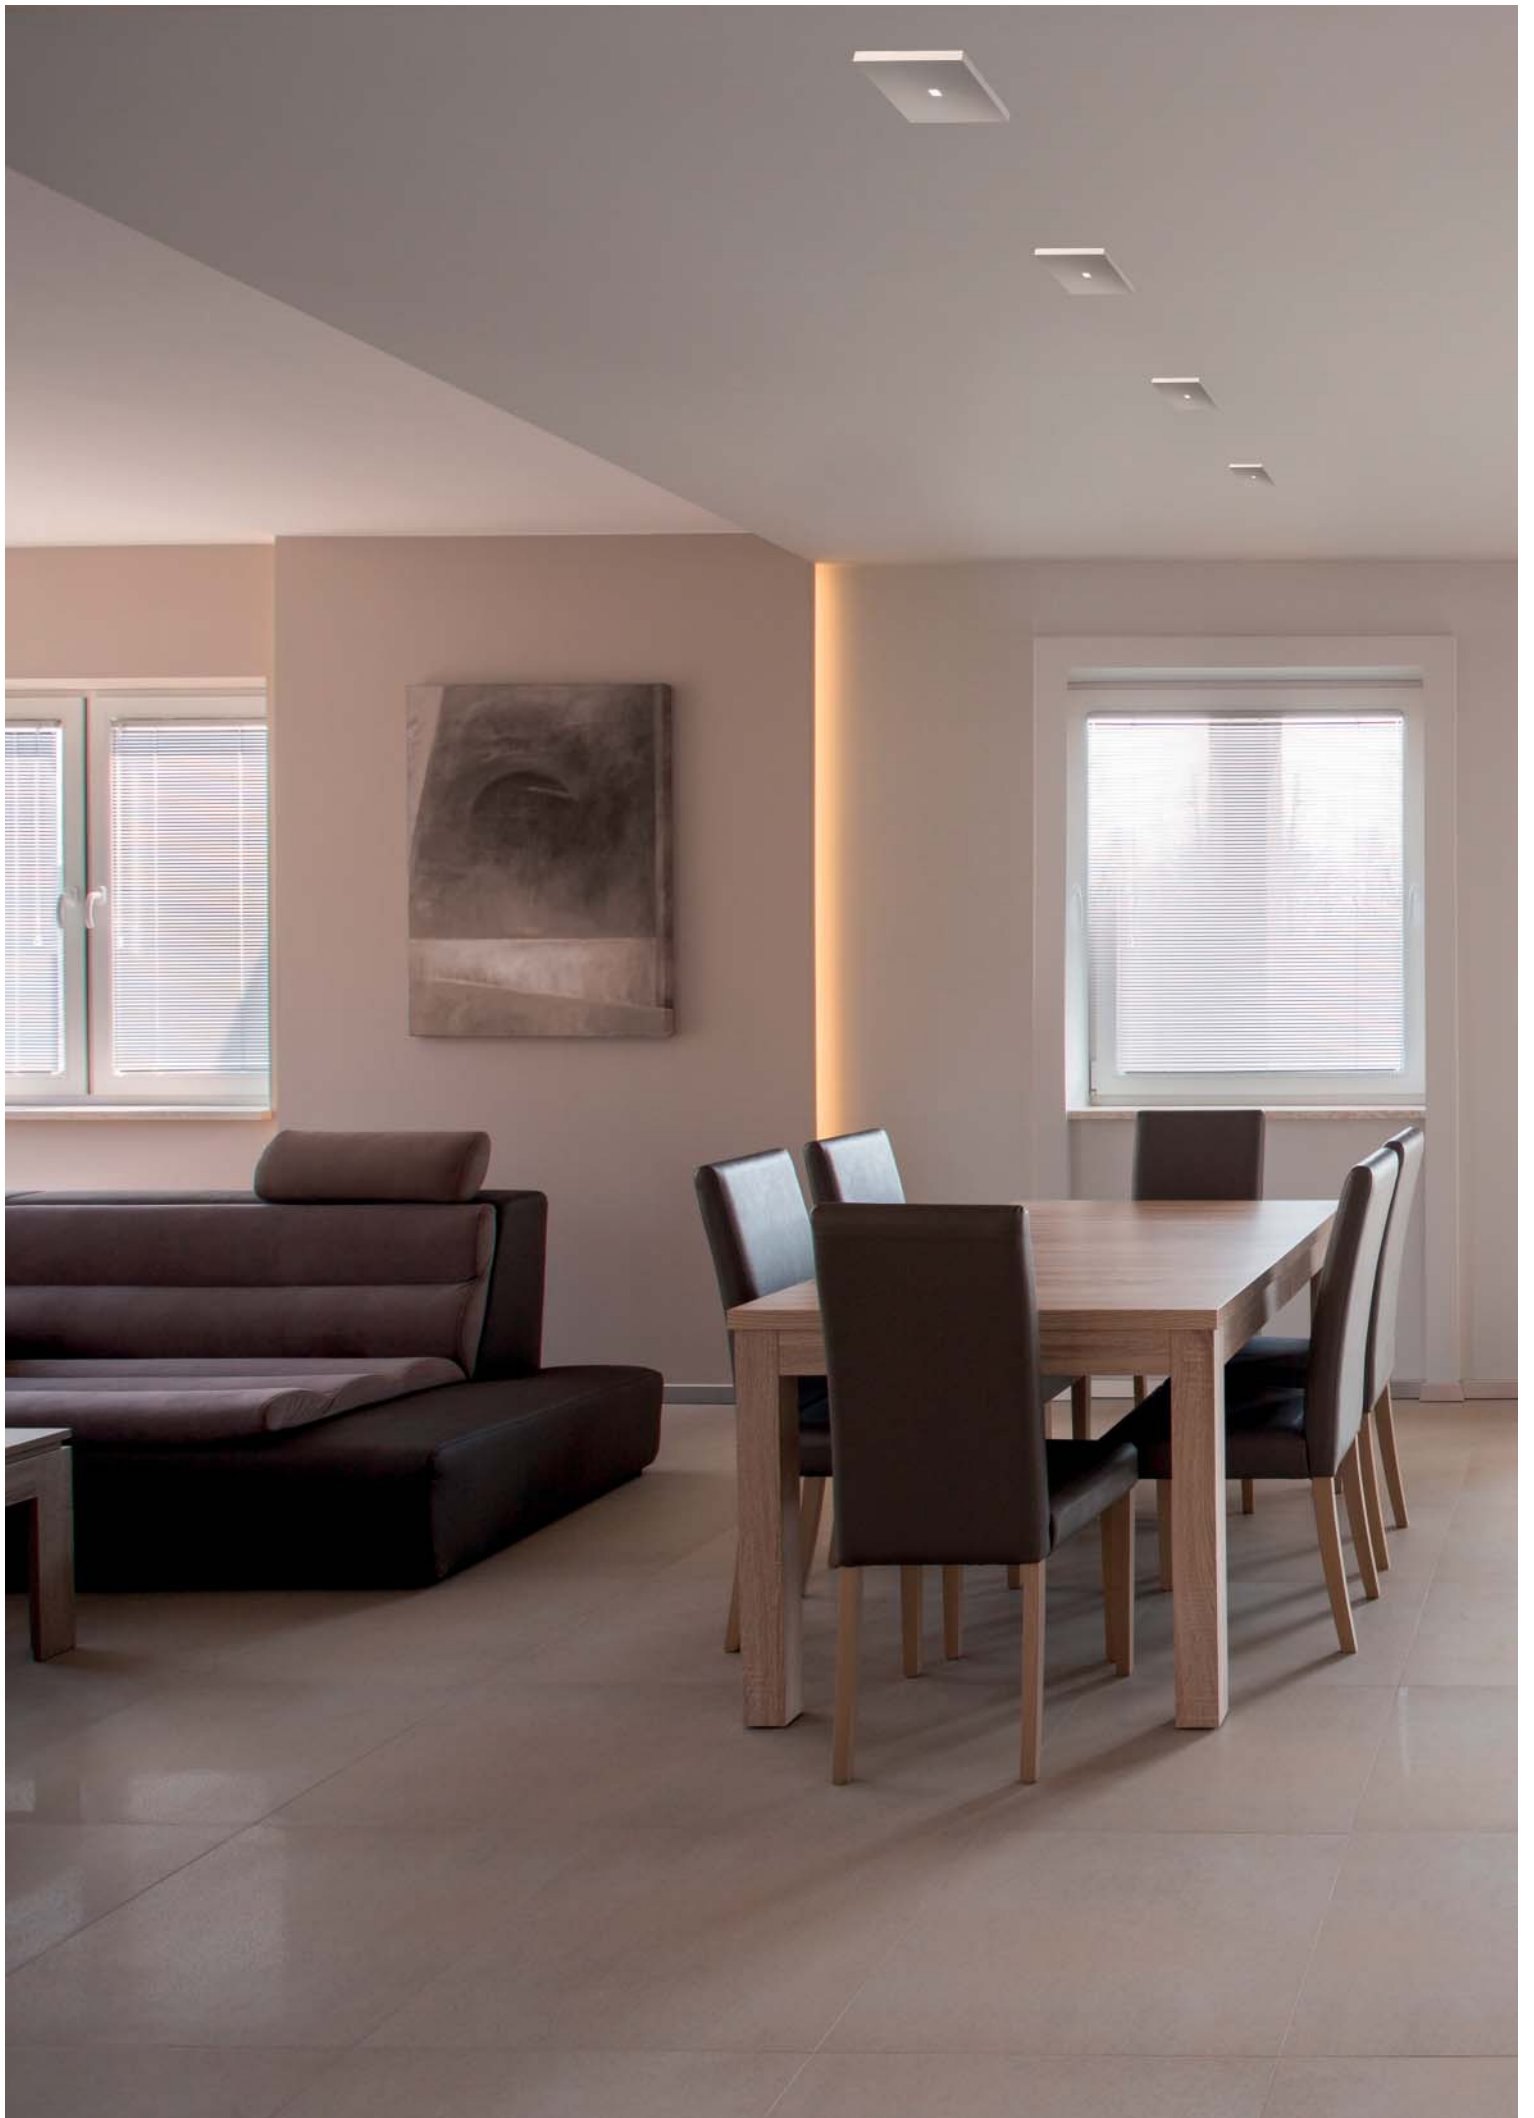

DATI FOTOMETRICI / PHOTOMETRIC DATA

8903B

8903C

Nuova lente LED
New Led Lense

8904A

made in Italy

CRISTALY®

Apparecchi a plafone – Ceiling lighting