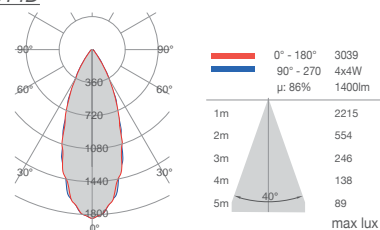

DATI TECNICI / TECHNICAL DATA

8914D

8914D-3039	LED 4x4W-350mA-1400lm-3000°K-CRI85	€ 175.00
8914D-2739 *	LED 4x4W-350mA-1320lm-2700°K-CRI85	€ 175.00
8914D-4039 *	LED 4x4W-350mA-1480lm-4000°K-CRI85	€ 175.00
026.252	DRIVER ON/OFF min12.6W max18.2W 350mA	€ 25.00
026.219	DRIVER DIM PUSH/0-10V/DALI 16.1W 350mA	€ 74.00
026.187	DRIVER DIM 0-10V 35W 350mA	€ 110.00
026.185	DRIVER DIM PUSH/DALI 35W 350mA	€ 113.50

8914Q

8914Q-3039	LED 4x4W-350mA-1400lm-3000°K-CRI85	€ 175.00
8914Q-2739 *	LED 4x4W-350mA-1320lm-2700°K-CRI85	€ 175.00
8914Q-4039 *	LED 4x4W-350mA-1480lm-4000°K-CRI85	€ 175.00
026.252	DRIVER ON/OFF min12.6W max18.2W 350mA	€ 25.00
026.219	DRIVER DIM PUSH/0-10V/DALI 16.1W 350mA	€ 74.00
026.187	DRIVER DIM 0-10V 35W 350mA	€ 110.00
026.185	DRIVER DIM PUSH/DALI 35W 350mA	€ 113.50

DATI FOTOMETRICI / PHOTOMETRIC DATA

8914D