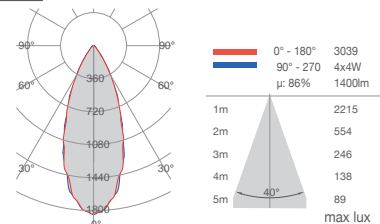

8914Q

Nuova lente LED
New Led Lens