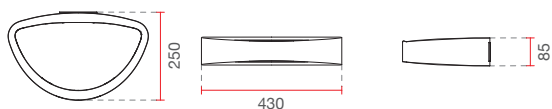

IP20

Illuminazione a parete con luci a LED in CRISTALY®- design Harari

Wall lighting with integrated led made of CRISTALY® - design by Harari

Misure espresse in mm, tolleranza +/- 1-2 mm. L'azienda si riserva la facoltà di apportare variazioni di dati caratteristici, materiali, design, stili, tonalità, senza alcun preavviso.
Measurements in mm, tolerance +/- 1/2 mm. The company reserves the right to carry out variations to technical details, materials, design, style, colors with no previous notice.