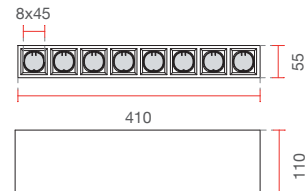

Misure espresse in mm, tolleranza +/- 1-2 mm. L'azienda si riserva la facoltà di apportare variazioni di dati caratteristici, materiali, design, stili, tonalità, senza alcun preavviso.
Measurements in mm, tolerance +/- 1/2 mm. The company reserves the right to carry out variations to technical details, materials, design, style, colors with no previous notice.

DATI TECNICI / TECHNICAL DATA

8943H

8943H-35   GU10 ø35 MAX 8x5W-240V   € 120.00

Versione lampadina inclusa - Version with bulb included

8943H-35-L   GU10 ø35 MAX 8x5W-240V + 8xL007   € 156.00

ACCESSORI / ACCESSORIES

L007   Lampadina/bulb GU10 Ø35mm LED 3.2W-220-240V   € 5.50