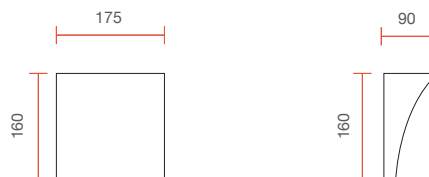

*The white **108** finish can be painted with any water based paint

Apparecchi a parete
Wall lighting

IP20

Applique in ceramica dal design moderno

Ceramic wall lamp with modern design

Misure espresse in mm, tolleranza +/- 5 mm. L'azienda si riserva la facoltà di apportare variazioni di dati caratteristici, materiali, design, stili, tonalità, senza alcun preavviso.
Measurements in mm, tolerance +/- 5 mm. The company reserves the right to carry out variations to technical details, materials, design, style, colors with no previous notice.