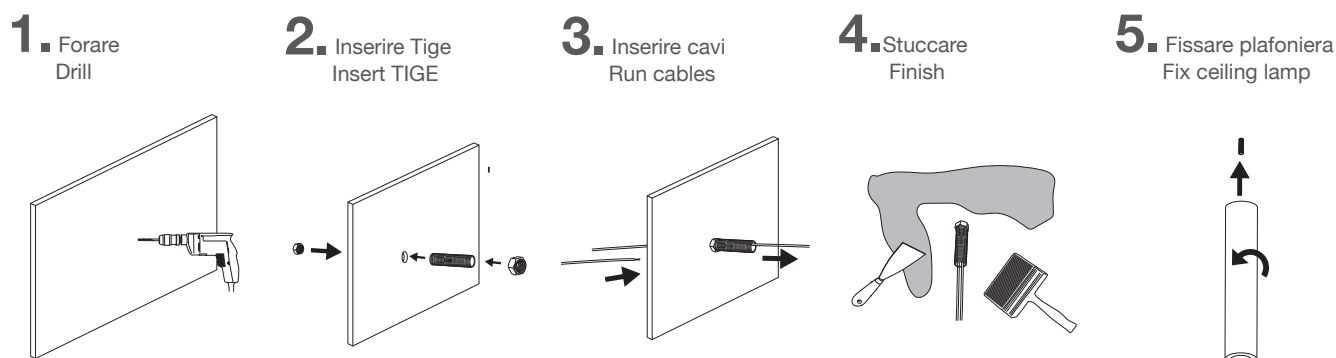

Accessorio 5507-KIT01 – Controsoffitto in fase di realizzazione

5507-KIT01 accessory - Under construction false ceiling

L'accessorio 5507-KIT01 permette l'installazione in lastra di cartongesso ancora da posizionare a soffitto. Dopo aver forato il cartongesso e inserito il 5507-KIT01, che permette il passaggio dei cavi elettrici, la lastra è pronta per essere posizionata e installata.

The 5507-KIT01 accessory allows the installation into a plasterboard before fixing it on the ceiling. After having cut the plasterboard and inserted the 5507-KIT01, which allows to run the electrical cables, the plasterboard is ready to be positioned and installed.