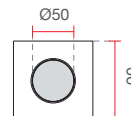

Art. 8899

Misure espresse in mm, tolleranza +/- 1-2 mm. L'azienda si riserva la facoltà di apportare variazioni di dati caratteristici, materiali, design, stili, tonalità, senza alcun preavviso. Measurements in mm, tolerance +/- 1/2 mm. The company reserves the right to carry out variations to technical details, materials, design, style, colors with no previous notice.

0,4 Kg

0,5 Kg

0,65 Kg

1,05 Kg