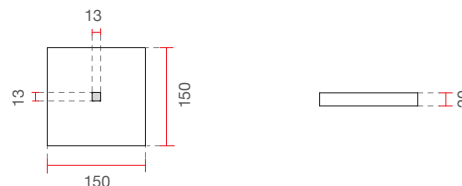

In fact, the efficiency passes from 52% to 88% with the total result of a higher efficiency and a higher average and maximum illuminance.

8903A

made in Italy

CRISTALY®

Apparecchi a plafone – Ceiling lighting

Apparecchi a plafone-Ceiling lighting

C.C.
[m.A.]

0,65 Kg IP20

Illuminazione da soffitto in CRISTALY®

Ceiling lamps made of CRISTALY®

Misure espresse in mm, tolleranza +/- 1-2 mm. L'azienda si riserva la facoltà di apportare variazioni di dati caratteristici, materiali, design, stili, tonalità, senza alcun preavviso.
Measurements in mm, tolerance +/- 1/2 mm. The company reserves the right to carry out variations to technical details, materials, design, style, colors with no previous notice.