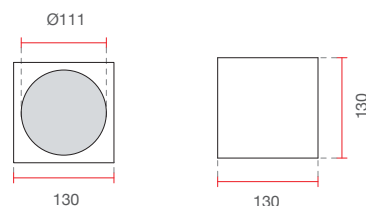

Wall Lamp with a minimalist design and LED lighting made of CRISTALY®

Misure espresse in mm, tolleranza +/- 1-2 mm. L'azienda si riserva la facoltà di apportare variazioni di dati caratteristici, materiali, design, stili, tonalità, senza alcun preavviso.
Measurements in mm, tolerance +/- 1/2 mm. The company reserves the right to carry out variations to technical details, materials, design, style, colors with no previous notice.