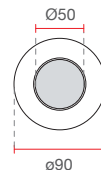

Art. 8900

Misure espresse in mm, tolleranza +/- 1-2 mm. L'azienda si riserva la facoltà di apportare variazioni di dati caratteristici, materiali, design, stili, tonalità, senza alcun preavviso. Measurements in mm, tolerance +/- 1/2 mm. The company reserves the right to carry out variations to technical details, materials, design, style, colors with no previous notice.

0,3 Kg

0,5 Kg

0,5 Kg

0,85 Kg