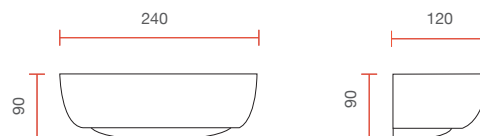

Diffusore in vetro
Glass diffuser

8215

Apparecchi a parete - Wall lighting

Apparecchi a parete - Wall lighting

0,85 Kg

IP20

Applique in ceramica con diffusore in vetro, forma tondeggiante

Ceramic wall lamp with glass diffuser and rounded shape