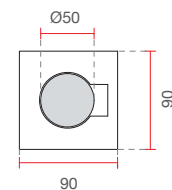

Apparecchi a parete-Wall lighting

made in Italy

CRISTALY®

IP20

Applique dal design minimal in CRISTALY®

Applique with a minimalist design made of CRISTALY®

Art. 2536

Art. 2537