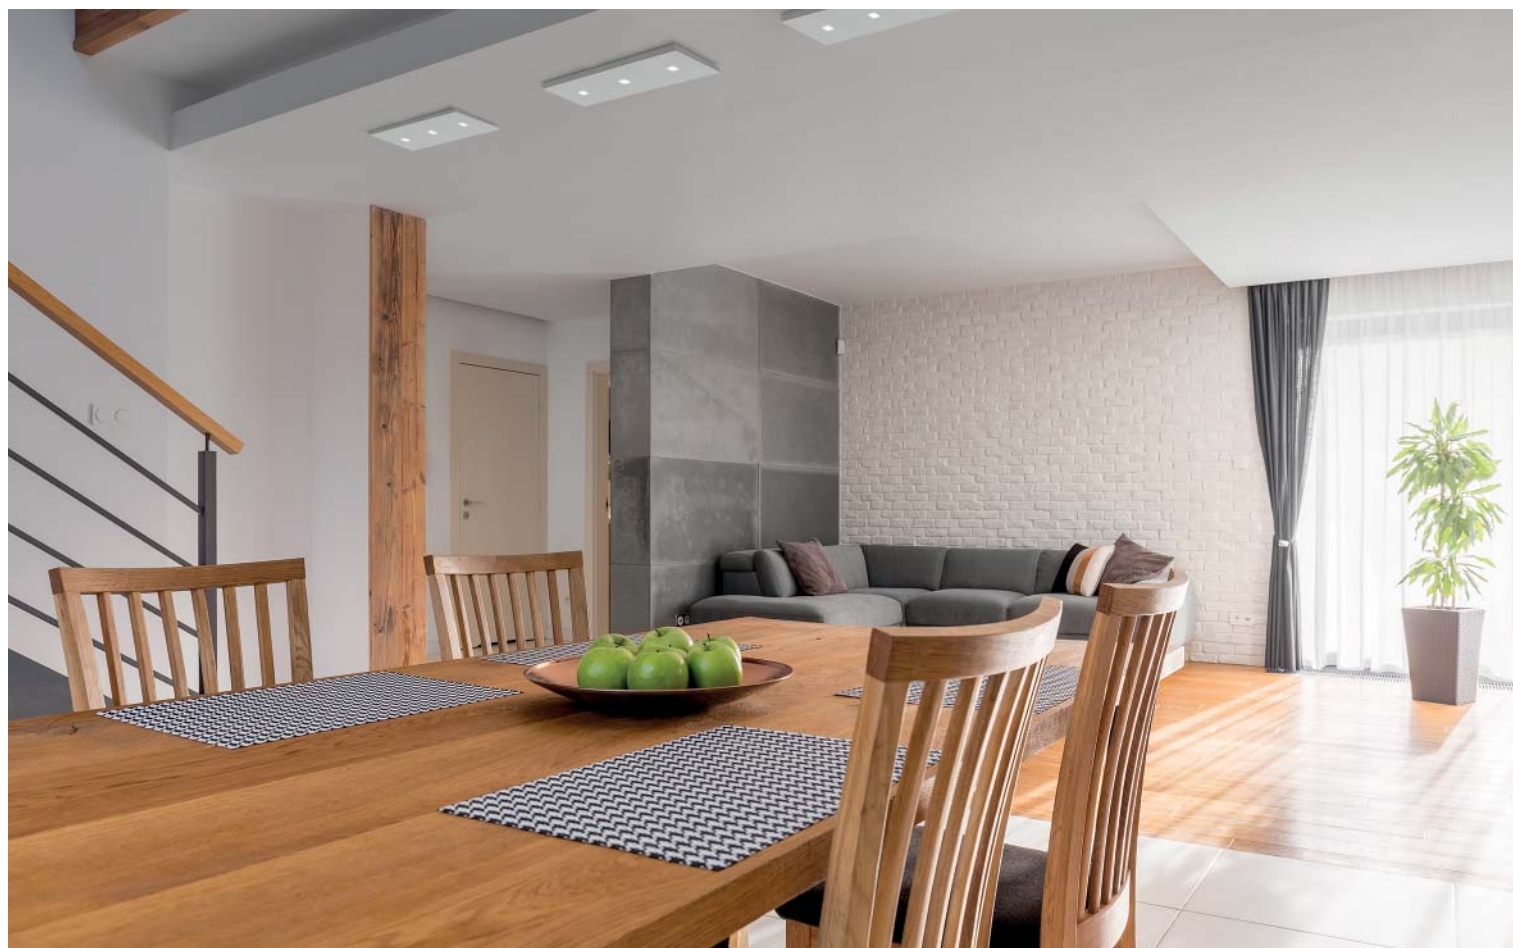

DATI FOTOMETRICI / PHOTOMETRIC DATA

8914B

8914C

Nuova lente LED
New Led Lens

8914D-8914Q

Apparecchi a plafone – Ceiling lighting

made in Italy

CRISTALY®