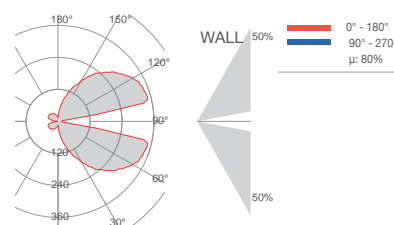

DATI FOTOMETRICI / PHOTOMETRIC DATA

L'alimentatore dimmerabile non può essere installato nell'appliche ma deve essere installato in una scatola di derivazione remota.
The dimmable driver shall not be installed in the wall lamp, but on a remote box

ACCESSORI/ ACCESSORIES

099.142	Pg.302 Kit emergenza - Emergency Kit	€ 139.00

* = Tempi di consegna su richiesta
* = Delivery time to be agreed