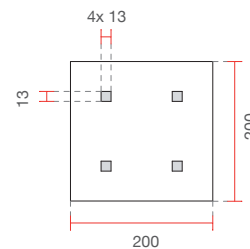

C.C.
[m.A.]

IP20

Plafoniere in CRISTALY® dal design moderno, luci a LED

Ceiling lamps made of CRISTALY® with modern design, LED lighting

Art. 8914D

Art. 8914Q

Misure espresse in mm, tolleranza +/- 1-2 mm. L'azienda si riserva la facoltà di apportare variazioni di dati caratteristici, materiali, design, stili, tonalità, senza alcun preavviso.
Measurements in mm, tolerance +/- 1/2 mm. The company reserves the right to carry out variations to technical details, materials, design, style, colors with no previous notice.