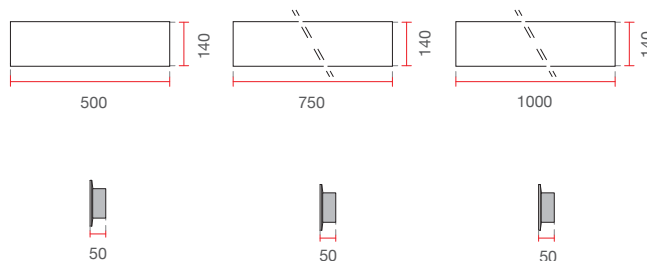

Misure espresse in mm, tolleranza +/- 1-2 mm. L'azienda si riserva la facoltà di apportare variazioni di dati caratteristici, materiali, design, stili, tonalità, senza alcun preavviso. Measurements in mm, tolerance +/- 1/2 mm. The company reserves the right to carry out variations to technical details, materials, design, style, colors with no previous notice.

2,2 Kg

3,1 Kg

4,1 Kg