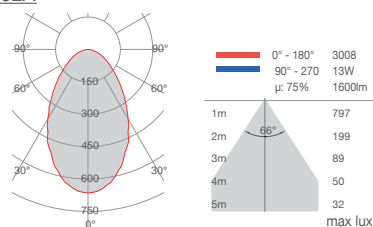

8952B

8952B-35	GU10 ϕ111 MAX 35W-240V	€ 80.00
8952B-92	G53 (QR111) MAX 20W-12V	€ 83.00
8952B-3008	LED 13W-700mA-1600lm-3000°K-CRI85	€ 157.00
8952B-2708 *	LED 13W-700mA-1500lm-2700°K-CRI85	€ 157.00
8952B-4008 *	LED 13W-700mA-1700lm-4000°K-CRI85	€ 157.00
026.255	DRIVER ON/OFF min11.9W max18.2W 700mA	€ 25.00
026.256	DRIVER ON/OFF min25.2W max35.7W 700mA	€ 28.00
026.219	DRIVER DIM PUSH/0-10V/DALI 19.6W 700mA	€ 74.00
026.207	DRIVER DIM 0-10V 60.2W 700mA	€ 110.00
026.206	DRIVER DIM PUSH/DALI 60.2W 700mA	€ 130.00
8952B-3010	LED 18W-500mA-2400lm-3000°K-CRI85	€ 185.00
8952B-2710 *	LED 18W-500mA-2280lm-2700°K-CRI85	€ 185.00
8952B-4010 *	LED 18W-500mA-2540lm-4000°K-CRI85	€ 185.00
026.254	DRIVER ON/OFF min16.5W max23.5W 500mA	€ 26.00
026.219	DRIVER DIM PUSH/0-10V/DALI 20W 500mA	€ 74.00
026.207	DRIVER DIM 0-10V 45W 500mA	€ 110.00
026.206	DRIVER DIM PUSH/DALI 45W 500mA	€ 130.00

* = Tempi di consegna su richiesta
* = Delivery time to be agreed

ACCESSORI / ACCESSORIES

L003-3022	Lampadina/bulb LED 15W-220-240V-1200lm-3000°K-CRI85-60° (for G53)	€ 85.00
L006-3022	Lampadina/bulb LED 15W-220-240V-1200lm-3000°K-CRI85-30° (for G53)	€ 90.00
099.142	Pg.302 Kit emergenza - Emergency Kit(for LED)	€ 139.00

DATI FOTOMETRICI / PHOTOMETRIC DATA

8952A