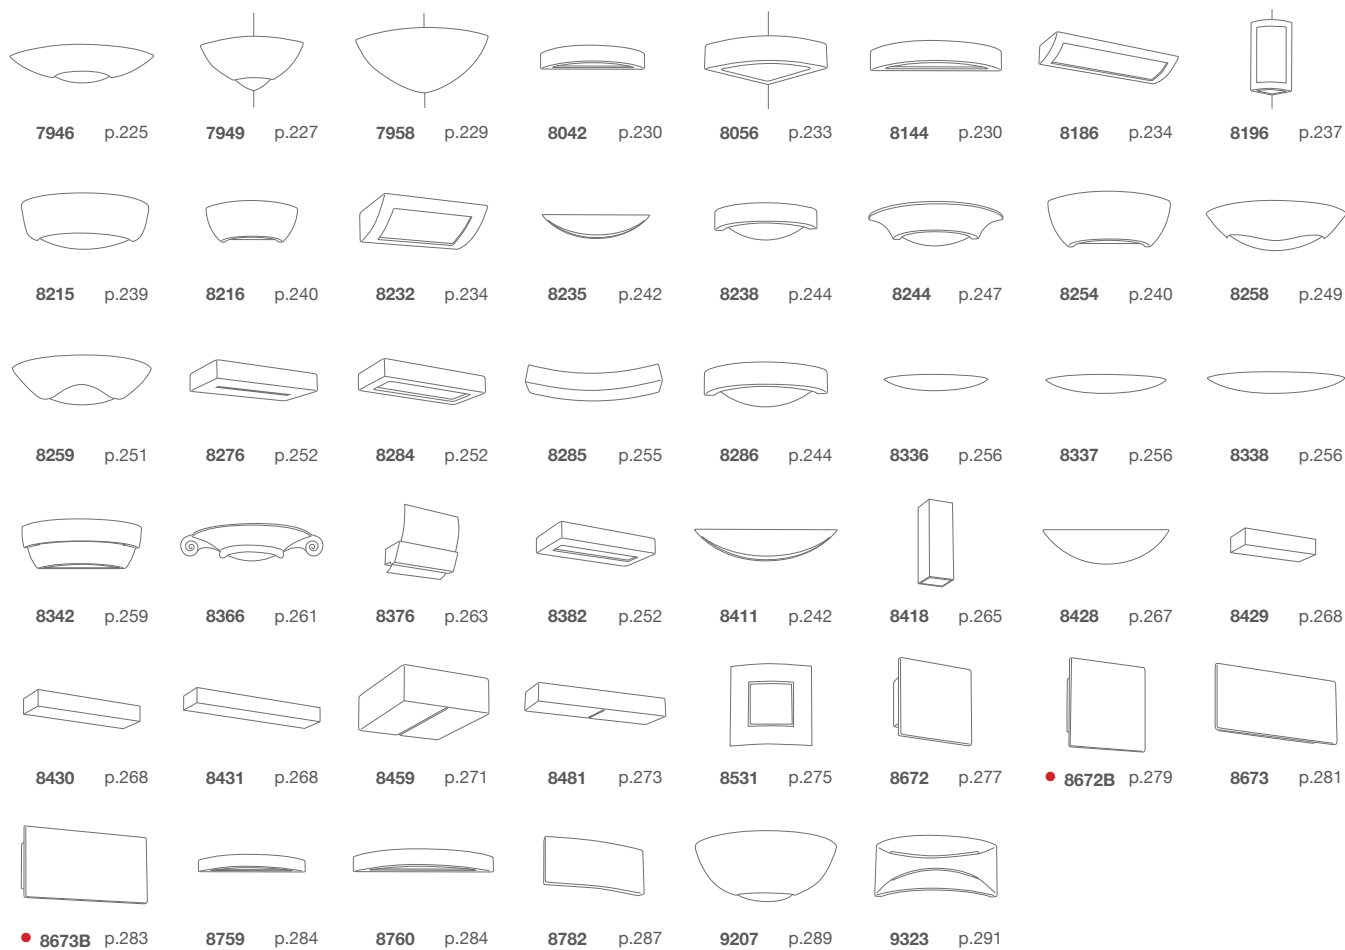

Apparecchi a plafone – Ceiling lighting