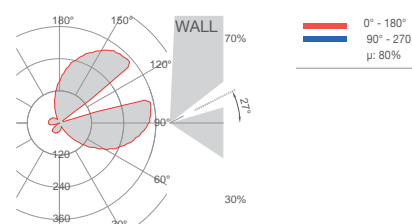

DATI FOTOMETRICI / PHOTOMETRIC DATA

L'alimentatore dimmerabile non può essere installato nell'appliche ma deve essere installato in una scatola di derivazione remota.
The dimmable driver shall not be installed in the wall lamp, but on a remote box

ACCESSORI/ ACCESSORIES

099.142	Pg.302 Kit emergenza - Emergency Kit	€ 139.00

* = Tempi di consegna su richiesta
* = Delivery time to be agreed