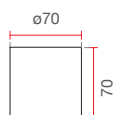

Misure espresse in mm, tolleranza +/- 1-2 mm. L'azienda si riserva la facoltà di apportare variazioni di dati caratteristici, materiali, design, stili, tonalità, senza alcun preavviso. Measurements in mm, tolerance +/- 1/2 mm. The company reserves the right to carry out variations to technical details, materials, design, style, colors with no previous notice.

0,3 Kg

0,5 Kg

0,5 Kg

0,85 Kg