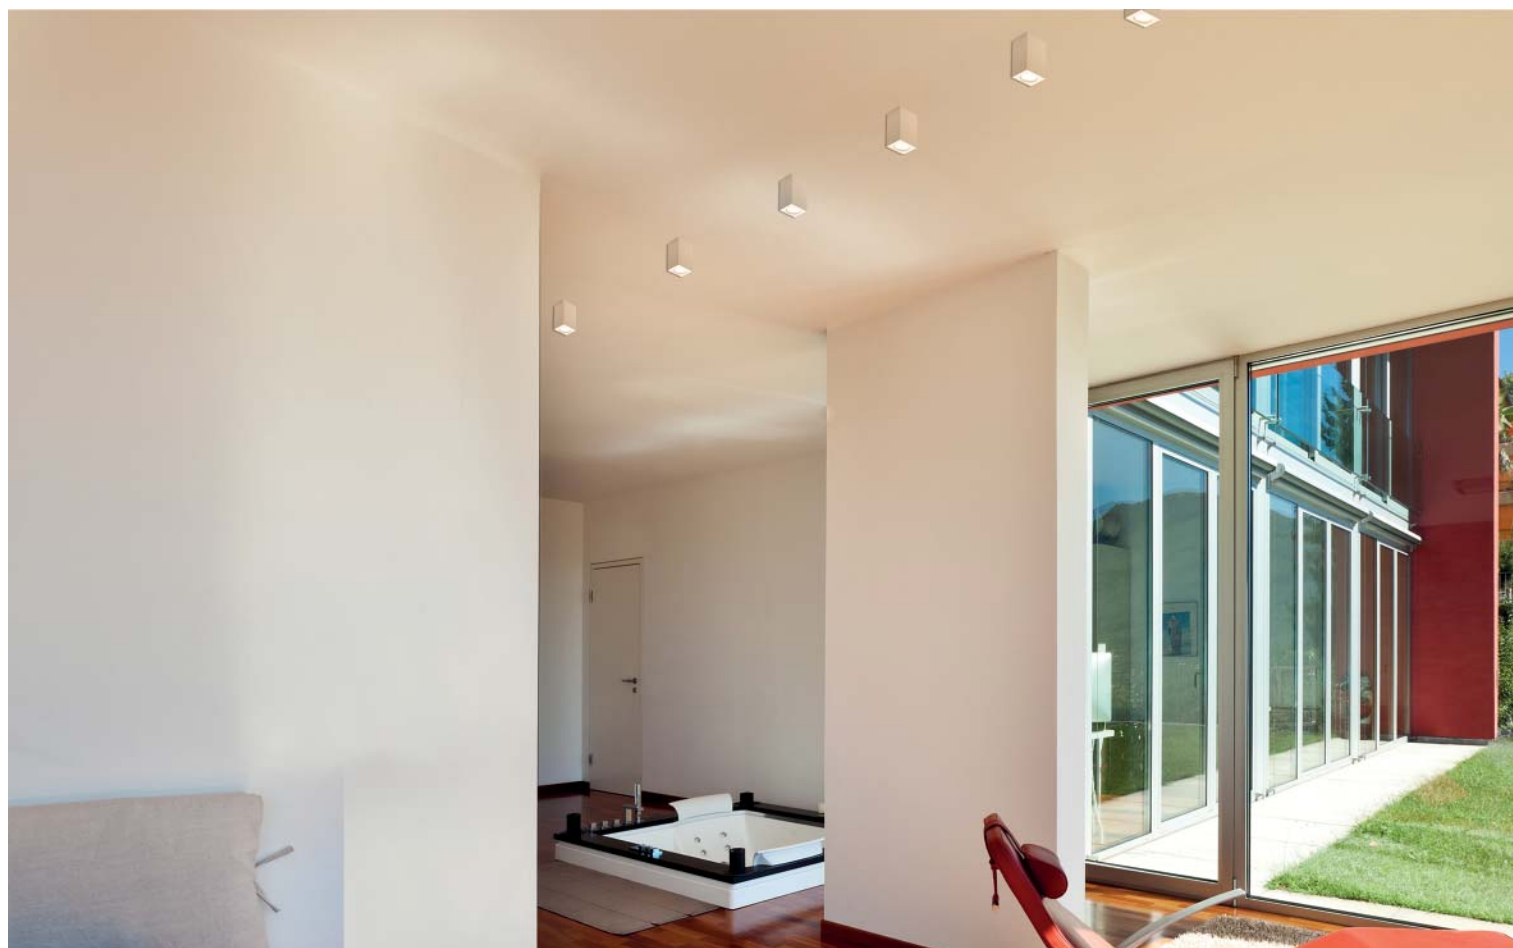

DATI TECNICI / TECHNICAL DATA

8897

8897-35

GU10 ø50 MAX 10W-240V

€ 38.00

8899

8899-35

GU10 ø50 MAX 10W-240V

€ 43.00

8909

8909-35

GU10 ø50 MAX 10W-240V

€ 42.00

8911

8911-35

GU10 ø50 MAX 10W-240V

€ 45.00

ACCESSORI / ACCESSORIES

021.231

Portalampada GU5.3 - GU5.3 Lampholder

€ 2.50

FINITURE SU RICHIESTA / FINISHES ON DEMAND

390

Corten
Corten

391

Ossido
Aged copper