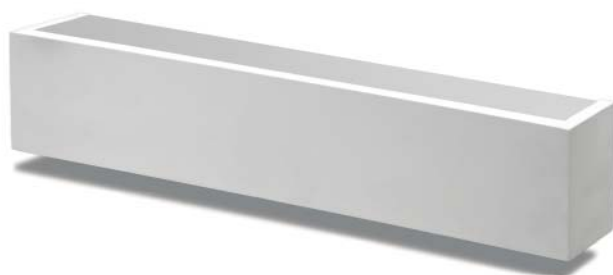

2422B - 2423B

made in Italy

CRISTALY®

Apparecchi a parete-Wall lighting

Illuminazione a parete in CRISTALY® con luci a LED

Wall lighting with LED made of CRISTALY®

Art. 2422B

Art. 2423B