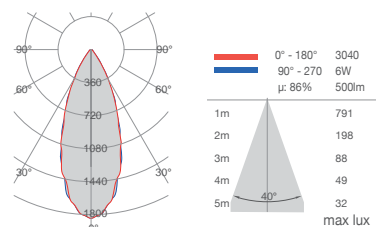

DATI FOTOMETRICI / PHOTOMETRIC DATA

Nuova lente LED
New Led Lense

* = Tempi di consegna su richiesta
* = Delivery time to be agreed