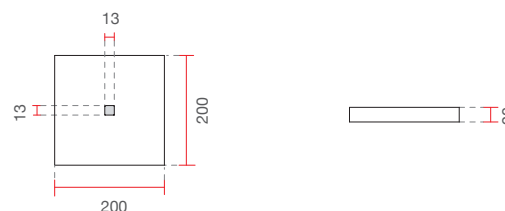

Misure espresse in mm, tolleranza +/- 1-2 mm. L'azienda si riserva la facoltà di apportare variazioni di dati caratteristici, materiali, design, stili, tonalità, senza alcun preavviso.
Measurements in mm, tolerance +/- 1/2 mm. The company reserves the right to carry out variations to technical details, materials, design, style, colors with no previous notice.

DATI TECNICI / TECHNICAL DATA

8904A

8904A-3041	LED 11W-900mA-900lm-3000°K-CRI85	€ 105.00
8904A-2741 *	LED 11W-900mA-850lm-2700°K-CRI85	€ 105.00
8904A-4041 *	LED 11W-900mA-950lm-4000°K-CRI85	€ 105.00
026.240	DRIVER ON/OFF min11W max18W 900mA	€ 25.00
026.246	DRIVER ON/OFF min17.1W max24.3W 900mA	€ 25.00
026.257	DRIVER ON/OFF min27W max36W 900mA	€ 28.00
026.219	DRIVER DIM PUSH/0-10V/DALI 19.8W 900mA	€ 74.00
026.207	DRIVER DIM 0-10V 60.3W 900mA	€ 110.00
026.206	DRIVER DIM PUSH/DALI 60.3W 900mA	€ 130.00

ACCESSORI/ ACCESSORIES

099.142	Pg.302 Kit emergenza - Emergency Kit	€ 139.00