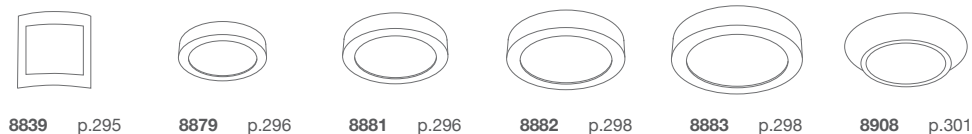

Apparecchi a plafone – Ceiling lighting