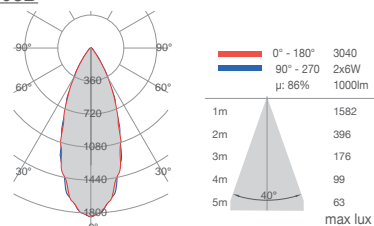

DATI TECNICI / TECHNICAL DATA

8903B

8903B-3040	LED 2x6W-500mA-1000lm-3000°K-CRI85	€ 120.00
8903B-2740 *	LED 2x6W-500mA-950lm-2700°K-CRI85	€ 120.00
8903B-4040 *	LED 2x6W-500mA-1050lm-4000°K-CRI85	€ 120.00
026.237	DRIVER ON/OFF min11W max18W 500mA	€ 25.00
026.219	DRIVER DIM PUSH/0-10V/DALI 20W 500mA	€ 74.00
026.207	DRIVER DIM 0-10V 45W 500mA	€ 110.00
026.206	DRIVER DIM PUSH/DALI 45W 500mA	€ 130.00

8903C

8903C-3040	LED 3x6W-500mA-1500lm-3000°K-CRI85	€ 160.00
8903C-2740 *	LED 3x6W-500mA-1425lm-2700°K-CRI85	€ 160.00
8903C-4040 *	LED 3x6W-500mA-1575lm-4000°K-CRI85	€ 160.00
026.254	DRIVER ON/OFF min16.5W max23.5W 500mA	€ 26.00
026.219	DRIVER DIM PUSH/0-10V/DALI 20W 500mA	€ 74.00
026.207	DRIVER DIM 0-10V 45W 500mA	€ 110.00
026.206	DRIVER DIM PUSH/DALI 45W 500mA	€ 130.00

ACCESSORI/ ACCESSORIES

099.142	Pg.302 Kit emergenza - Emergency Kit	€ 139.00

* = Tempi di consegna su richiesta
* = Delivery time to be agreed

DATI FOTOMETRICI / PHOTOMETRIC DATA

8903B