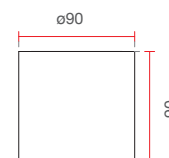

2453: MAX 55 mm

IP20

Applique dal design minimal in CRISTALY®

Applique with a minimalist design made of CRISTALY®

Art. 2453

Art. 2547

Misure espresse in mm, tolleranza +/- 1-2 mm. L'azienda si riserva la facoltà di apportare variazioni di dati caratteristici, materiali, design, stili, tonalità, senza alcun preavviso.
Measurements in mm, tolerance +/- 1/2 mm. The company reserves the right to carry out variations to technical details, materials, design, style, colors with no previous notice.