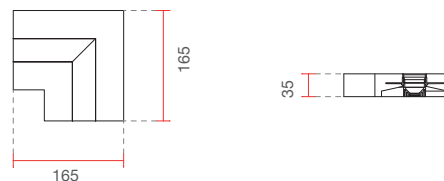

Misure espresse in mm, tolleranza +/- 1-2 mm. L'azienda si riserva la facoltà di apportare variazioni di dati caratteristici, materiali, design, stili, tonalità, senza alcun preavviso.
Measurements in mm, tolerance +/- 1/2 mm. The company reserves the right to carry out variations to technical details, materials, design, style, colors with no previous notice.

DATI TECNICI / TECHNICAL DATA

8956K

8956K-00

Senza parte elettrica - Without electrical part

€ 40.00

ACCESSORI/ ACCESSORIES

LED Strip

Pg. 90

029.012.300

3000mm Ricambio schermo opalino - Opal plastic cover replacement part

€ 26.00