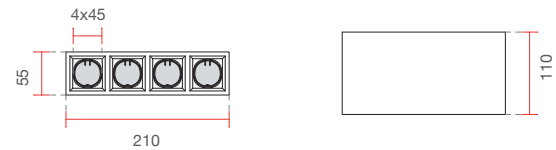

8943D

Apparecchi a plafone – Ceiling lighting

made in Italy

CRISTALY®

Apparecchi a plafone-Ceiling lighting

1,2 Kg IP20

Plafoniere in CRISTALY® dal design moderno

Ceiling lamps made of CRISTALY® with a modern design