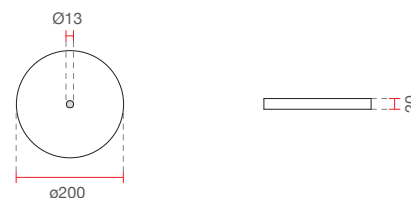

Misure espresse in mm, tolleranza +/- 1-2 mm. L'azienda si riserva la facoltà di apportare variazioni di dati caratteristici, materiali, design, stili, tonalità, senza alcun preavviso.
Measurements in mm, tolerance +/- 1/2 mm. The company reserves the right to carry out variations to technical details, materials, design, style, colors with no previous notice.

DATI TECNICI / TECHNICAL DATA

8906A

8906A-3040	LED 6W-500mA-500lm-3000°K-CRI85	€ 90.00
8906A-2740 *	LED 6W-500mA-475lm-2700°K-CRI85	€ 90.00
8906A-4040 *	LED 6W-500mA-525lm-4000°K-CRI85	€ 90.00
026.238	DRIVER ON/OFF min5.5W max9W 500mA	€ 21.50
026.237	DRIVER ON/OFF min11W max18W 500mA	€ 25.00
026.254	DRIVER ON/OFF min16.5W max23.5W 500mA	€ 26.00
026.219	DRIVER DIM PUSH/0-10V/DALI 20W 500mA	€ 74.00
026.207	DRIVER DIM 0-10V 45W 500mA	€ 110.00
026.206	DRIVER DIM PUSH/DALI 45W 500mA	€ 130.00

ACCESSORI/ ACCESSORIES

099.142	Pg.302 Kit emergenza - Emergency Kit	€ 139.00