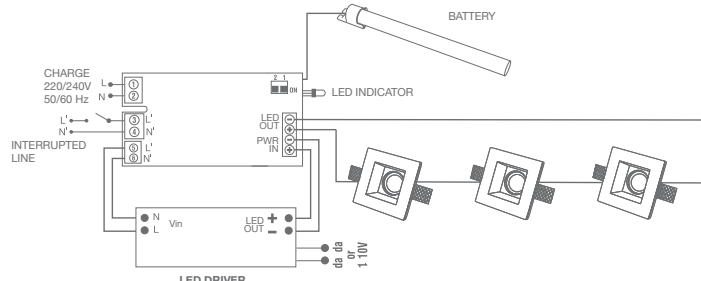

The kit has to be installed in the remote box with the power supply, if present.

Collegamento solo emergenza

Emergency only connection

Collegamento emergenza + illuminazione ordinaria

Emergency connection + standard lighting