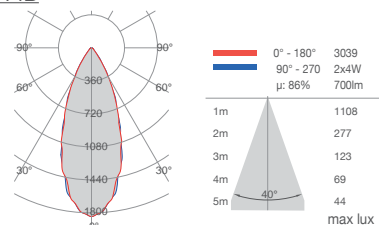

DATI TECNICI / TECHNICAL DATA

8914B

8914B-3039	LED 2x4W-350mA-700lm-3000°K-CRI85	€ 105.00
8914B-2739 *	LED 2x4W-350mA-660lm-2700°K-CRI85	€ 105.00
8914B-4039 *	LED 2x4W-350mA-725lm-4000°K-CRI85	€ 105.00
026.251	DRIVER ON/OFF min6W max8.8W 350mA	€ 21.50
026.252	DRIVER ON/OFF min12.6W max18.2W 350mA	€ 25.00
026.219	DRIVER DIM PUSH/0-10V/DALI 16.1W 350mA	€ 74.00
026.187	DRIVER DIM 0-10V 35W 350mA	€ 110.00
026.185	DRIVER DIM PUSH/DALI 35W 350mA	€ 113.50

8914C

8914C-3039	LED 3x4W-350mA-1050lm-3000°K-CRI85	€ 145.00
8914C-2739 *	LED 3x4W-350mA-990lm-2700°K-CRI85	€ 145.00
8914C-4039 *	LED 3x4W-350mA-1110lm-4000°K-CRI85	€ 145.00
026.236	DRIVER ON/OFF min8.8W max12W 350mA	€ 22.00
026.219	DRIVER DIM PUSH/0-10V/DALI 16.1W 350mA	€ 74.00
026.187	DRIVER DIM 0-10V 35W 350mA	€ 110.00
026.185	DRIVER DIM PUSH/DALI 35W 350mA	€ 113.50

ACCESSORI/ ACCESSORIES

099.142	Pg.302 Kit emergenza - Emergency Kit	€ 139.00

* = Tempi di consegna su richiesta
* = Delivery time to be agreed

DATI FOTOMETRICI / PHOTOMETRIC DATA

8914B