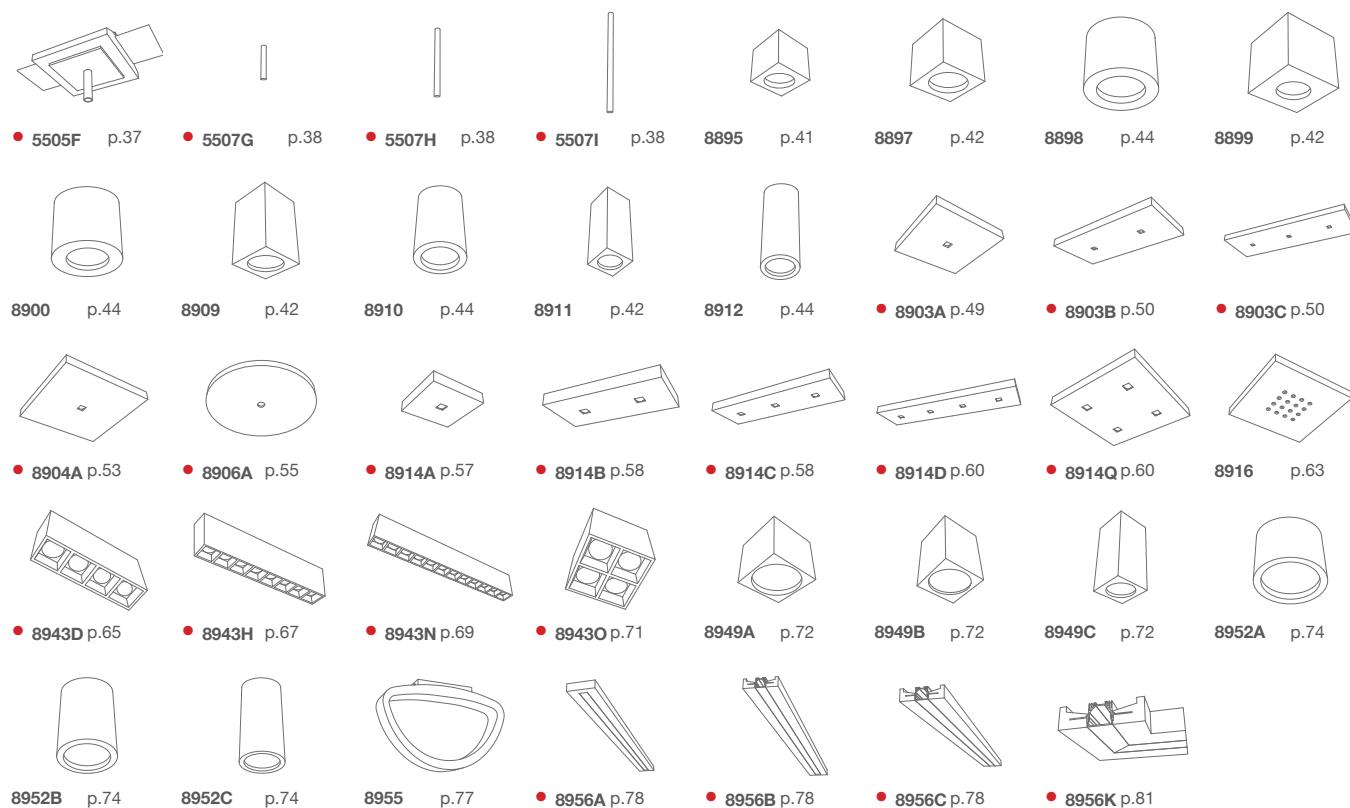

Indice categoria / Index Category

Apparecchi a parete – Wall lighting - CRISTALY®

Apparecchi a plafone – Ceiling lighting - CRISTALY®

Lampade da tavolo – Table lamps - CRISTALY®

Lampadine e strip LED – Strip LED and bulbs