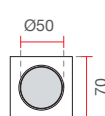

Art. 8897

Misure espresse in mm, tolleranza +/- 1-2 mm. L'azienda si riserva la facoltà di apportare variazioni di dati caratteristici, materiali, design, stili, tonalità, senza alcun preavviso. Measurements in mm, tolerance +/- 1/2 mm. The company reserves the right to carry out variations to technical details, materials, design, style, colors with no previous notice.

0,4 Kg

0,5 Kg

0,65 Kg

1,05 Kg