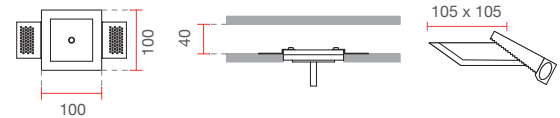

Accessory 5505F – recessed ceiling rose made of CRISTALY® with included KIT TIGE

Misure espresse in mm, tolleranza +/- 1-2 mm. L'azienda si riserva la facoltà di apportare variazioni di dati caratteristici, materiali, design, stili, tonalità, senza alcun preavviso. Measurements in mm, tolerance +/- 1/2 mm. The company reserves the right to carry out variations to technical details, materials, design, style, colors with no previous notice.