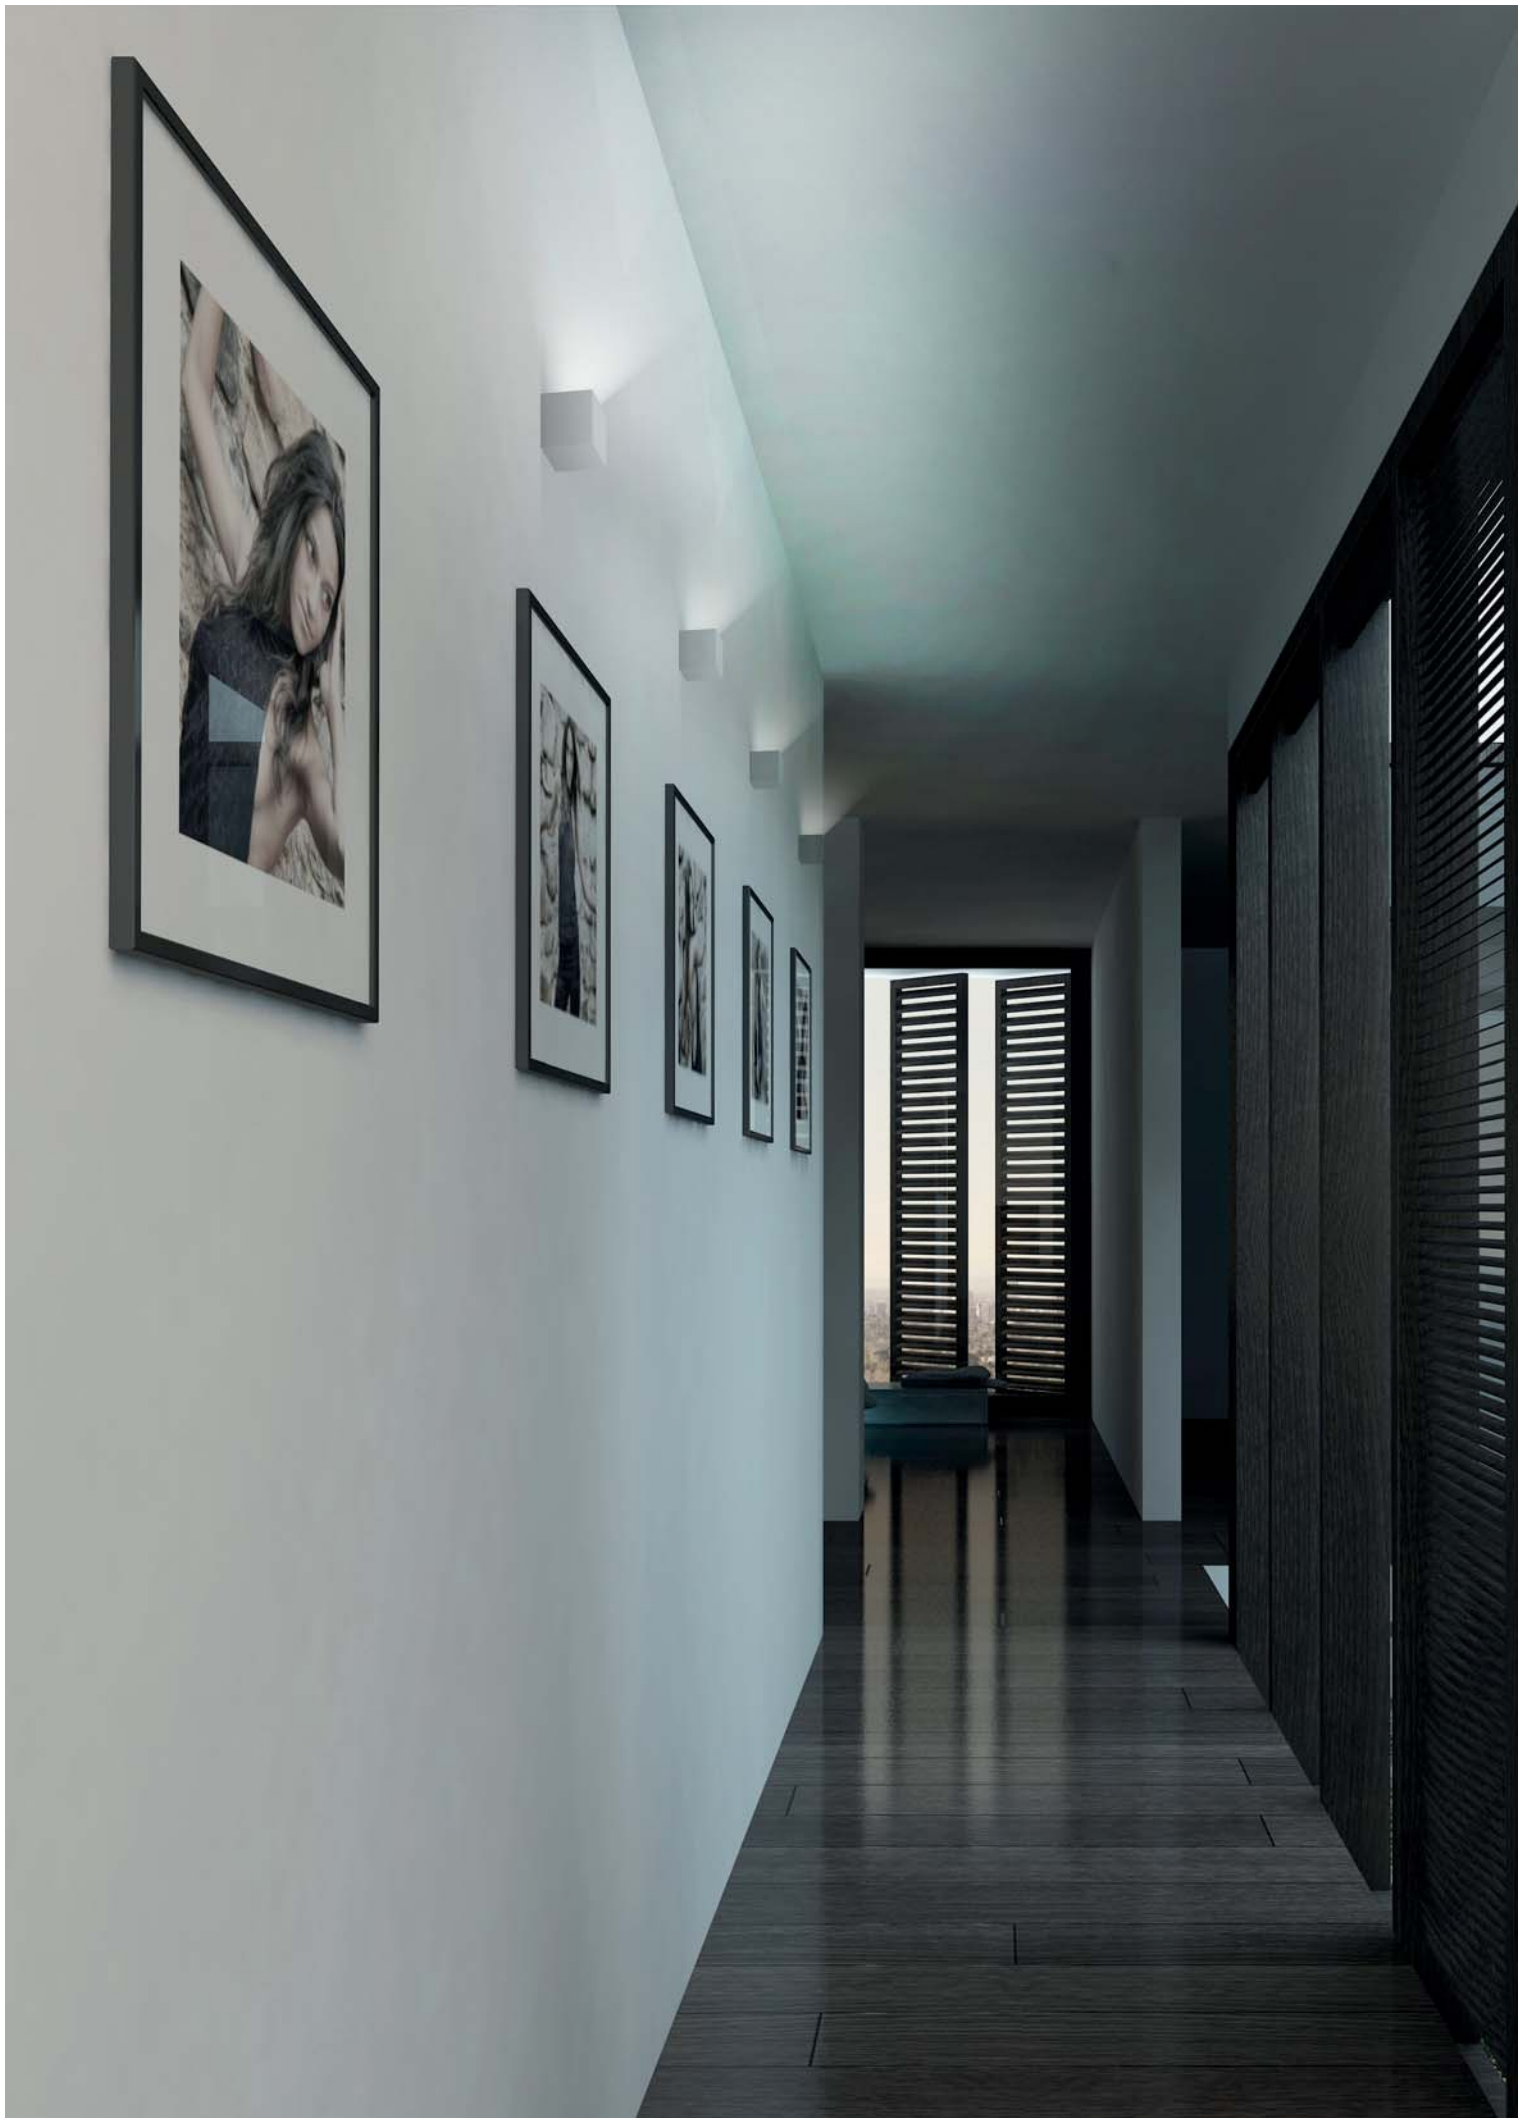

€ 2.50

Biemissione
Dual emission

2548

Apparecchi a parete-Wall lighting

made in Italy

CRISTALY®

Apparecchi a parete - Wall lighting

Applique con luci a LED dal design minimal in CRISTALY®