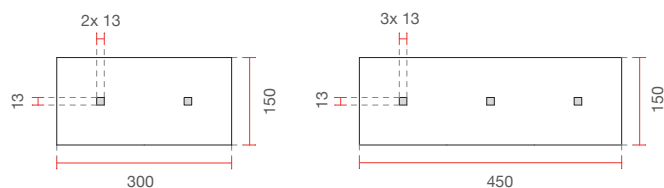

C.C.
[m.A.]

IP20

Plafoniere in CRISTALY® dal design moderno, luci a LED

Ceiling lamps made of CRISTALY® with modern design, LED lighting

Art. 8903B

Art. 8903C