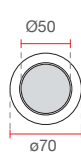

Art. 8898

Misure espresse in mm, tolleranza +/- 1-2 mm. L'azienda si riserva la facoltà di apportare variazioni di dati caratteristici, materiali, design, stili, tonalità, senza alcun preavviso. Measurements in mm, tolerance +/- 1/2 mm. The company reserves the right to carry out variations to technical details, materials, design, style, colors with no previous notice.

0,3 Kg

0,5 Kg

0,5 Kg

0,85 Kg