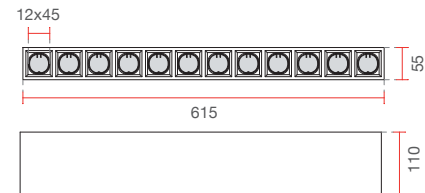

Misure espresse in mm, tolleranza +/- 1-2 mm. L'azienda si riserva la facoltà di apportare variazioni di dati caratteristici, materiali, design, stili, tonalità, senza alcun preavviso.
Measurements in mm, tolerance +/- 1/2 mm. The company reserves the right to carry out variations to technical details, materials, design, style, colors with no previous notice.

DATI TECNICI / TECHNICAL DATA

8943N

8943N-35   GU10 ø35 MAX 12x5W-240V   € 165.00

Versione lampadina inclusa - Version with bulb included

8943N-35-L   GU10 ø35 MAX 12x5W-240V + 12xL007   € 219.00

ACCESSORI / ACCESSORIES

L007   Lampadina/bulb GU10 Ø35mm LED 3.2W-220-240V   € 5.50