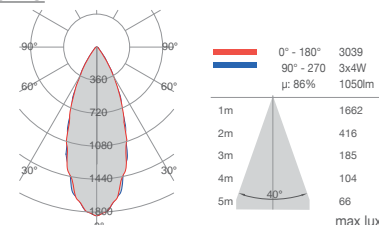

DATI TECNICI / TECHNICAL DATA

8914B

8914B-3039	LED 2x4W-350mA-700lm-3000°K-CRI85	€ 105.00
8914B-2739 *	LED 2x4W-350mA-660lm-2700°K-CRI85	€ 105.00
8914B-4039 *	LED 2x4W-350mA-725lm-4000°K-CRI85	€ 105.00
026.251	DRIVER ON/OFF min6W max8.8W 350mA	€ 21.50
026.252	DRIVER ON/OFF min12.6W max18.2W 350mA	€ 25.00
026.219	DRIVER DIM PUSH/0-10V/DALI 16.1W 350mA	€ 74.00
026.187	DRIVER DIM 0-10V 35W 350mA	€ 110.00
026.185	DRIVER DIM PUSH/DALI 35W 350mA	€ 113.50

8914C

8914C-3039	LED 3x4W-350mA-1050lm-3000°K-CRI85	€ 145.00
8914C-2739 *	LED 3x4W-350mA-990lm-2700°K-CRI85	€ 145.00
8914C-4039 *	LED 3x4W-350mA-1110lm-4000°K-CRI85	€ 145.00
026.236	DRIVER ON/OFF min8.8W max12W 350mA	€ 22.00
026.219	DRIVER DIM PUSH/0-10V/DALI 16.1W 350mA	€ 74.00
026.187	DRIVER DIM 0-10V 35W 350mA	€ 110.00
026.185	DRIVER DIM PUSH/DALI 35W 350mA	€ 113.50

ACCESSORI/ ACCESSORIES

099.142	Pg.302 Kit emergenza - Emergency Kit	€ 139.00

* = Tempi di consegna su richiesta
* = Delivery time to be agreed

DATI FOTOMETRICI / PHOTOMETRIC DATA

8914B

8914C